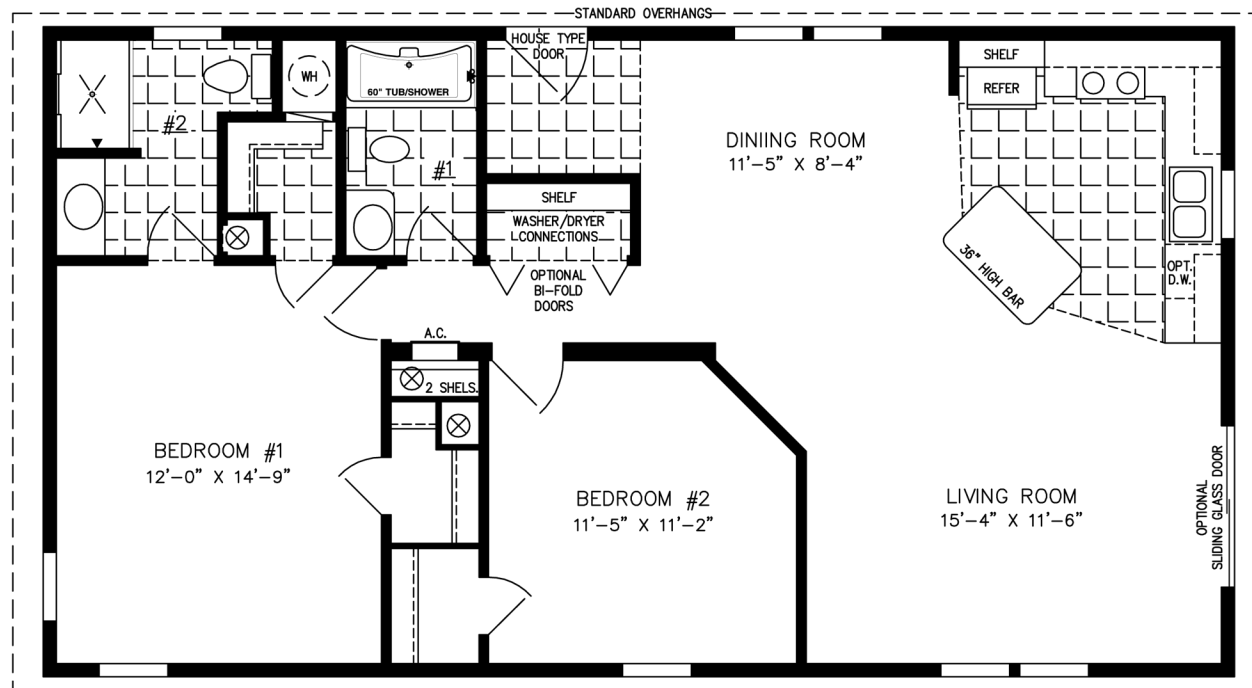

The Imperial Limited

NOTE:
CHECK WITH YOUR SALESPERSON
TO IDENTIFY OPTIONAL ITEMS
THAT ARE ON THIS PRINT.

24' X 44'
1,056 SQUARE FEET

Model IMLT-3449A

2020

(ALL SIZES ARE APPROX.)
DESIGNED FOR ZONES II & III

600 Packard Court ■ Safety Harbor, Florida 34695 ■ Telephone (727) 726-1138

www.jachomes.com/Floor-Plans