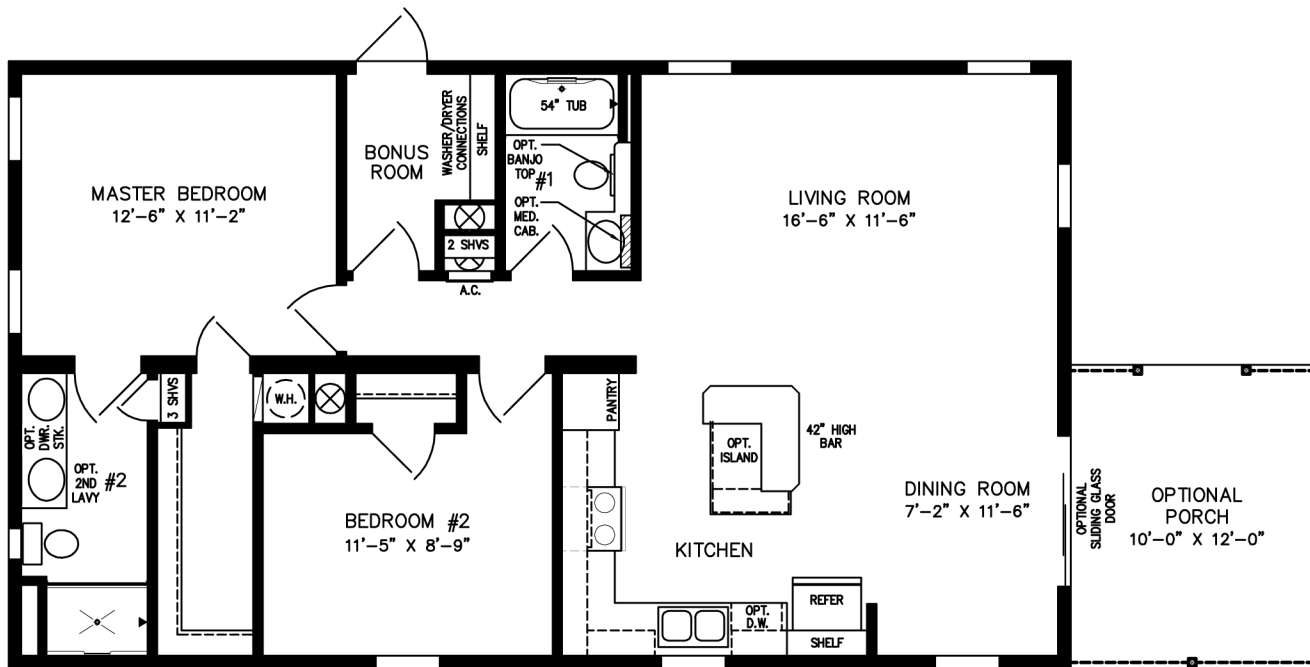

The Imperial

NOTE:
CHECK WITH YOUR SALESPERSON
TO IDENTIFY OPTIONAL ITEMS
THAT ARE ON THIS PRINT.

24' X 42'

(24' X 42'/52' INC. OPT. PORCH)
1,008 SQUARE FEET (1,128 W/OPT. PORCH)

600 Packard Court ■ Safety Harbor, Florida 34695 ■ Telephone (727) 726-1138
www.jachomes.com/Floor-Plans

Model IMP-2421A-35954

2019

(ALL SIZES ARE APPROX.)
DESIGNED FOR ZONES II & III

© 11-05-18