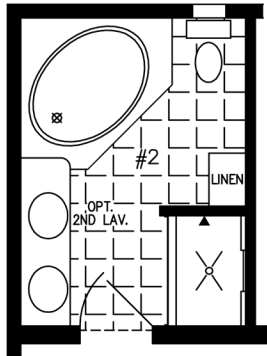

The Imperial

OPTIONAL GARDEN TUB BATH

NOTE:
CHECK WITH YOUR SALESPERSON
TO IDENTIFY OPTIONAL ITEMS
THAT ARE ON THIS PRINT.

**JACOBSEN
HOMES**

600 Packard Court ■ Safety Harbor, Florida 34695 ■ Telephone (727) 726-1138

www.jachomes.com/Floor-Plans

24' X 48'

1,152 SQUARE FEET

Model IMP-2483A

2020

(ALL SIZES ARE APPROX.)
DESIGNED FOR ZONES II & III

© 12-04-08