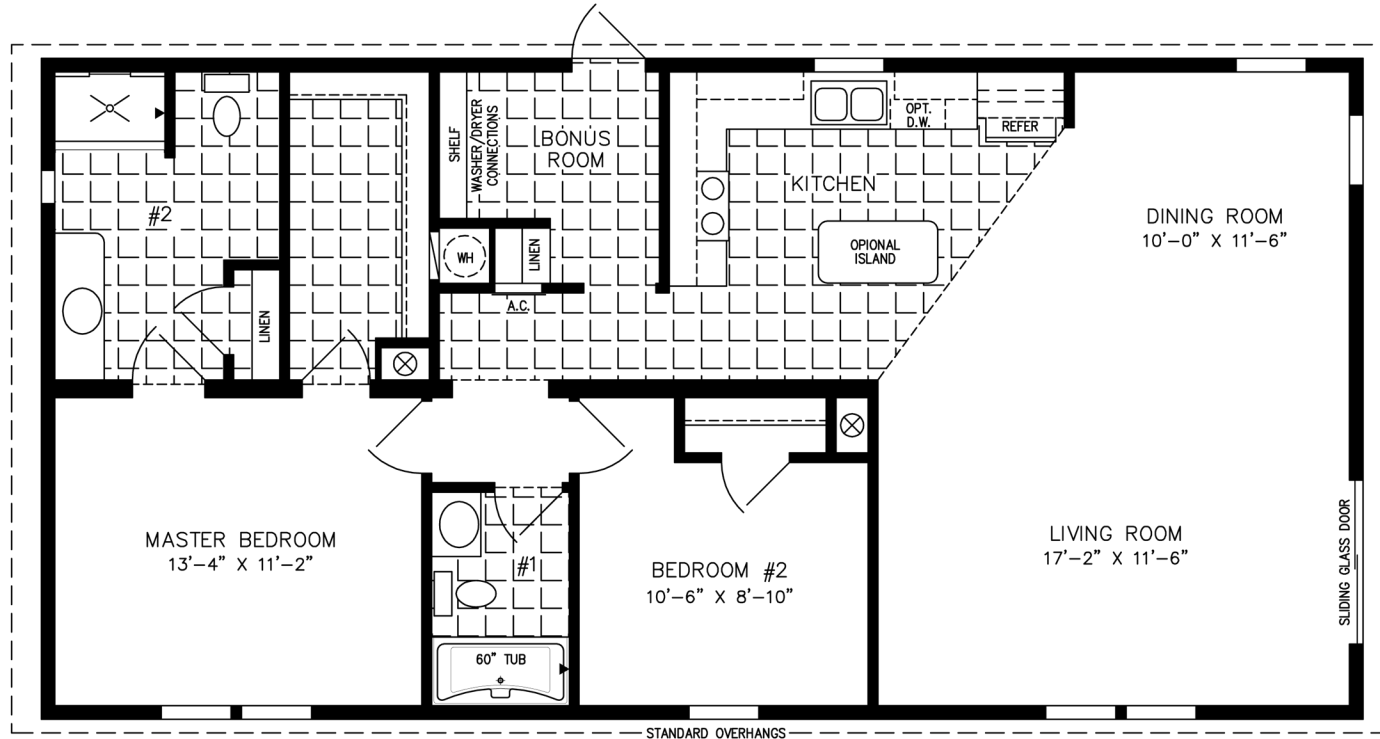

The Imperial

OPTIONAL GARDEN TUB BATH

NOTE:
CHECK WITH YOUR SALESPERSON
TO IDENTIFY OPTIONAL ITEMS
THAT ARE ON THIS PRINT.

**JACOBSEN
HOMES**

600 Packard Court ■ Safety Harbor, Florida 34695 ■ Telephone (727) 726-1138

www.jachomes.com/Floor-Plans

24' X 48'

1,152 SQUARE FEET

Model IMP-2483A

2020

(ALL SIZES ARE APPROX.)
DESIGNED FOR ZONES II & III

© 12-04-08