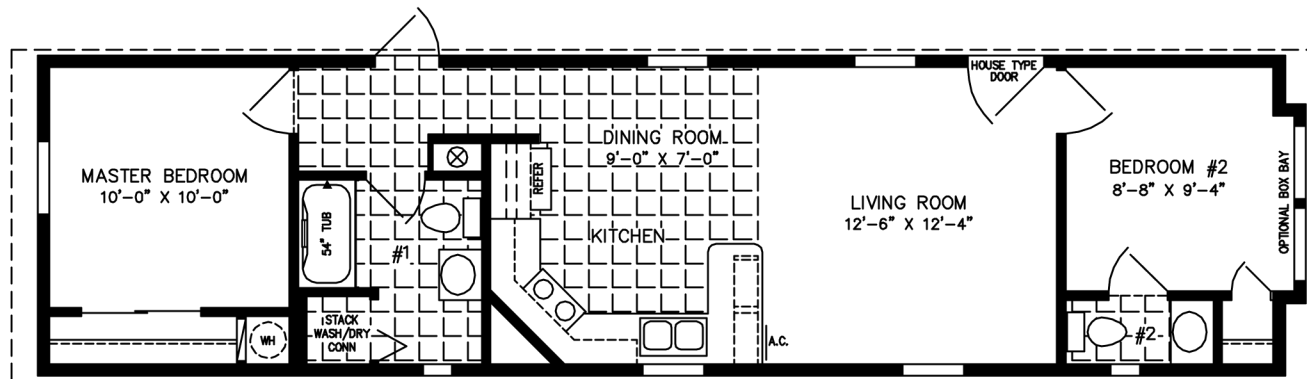

The Imperial

13'-4" X 52'

693 SQUARE FEET

Model ISW-4521

2013

(ALL SIZES ARE APPROX.)
DESIGNED FOR ZONES II & III

© 06-13-09

600 Packard Court ■ Safety Harbor, Florida 34695 ■ Telephone (727) 726-1138

www.jachomes.com/Floor-Plans