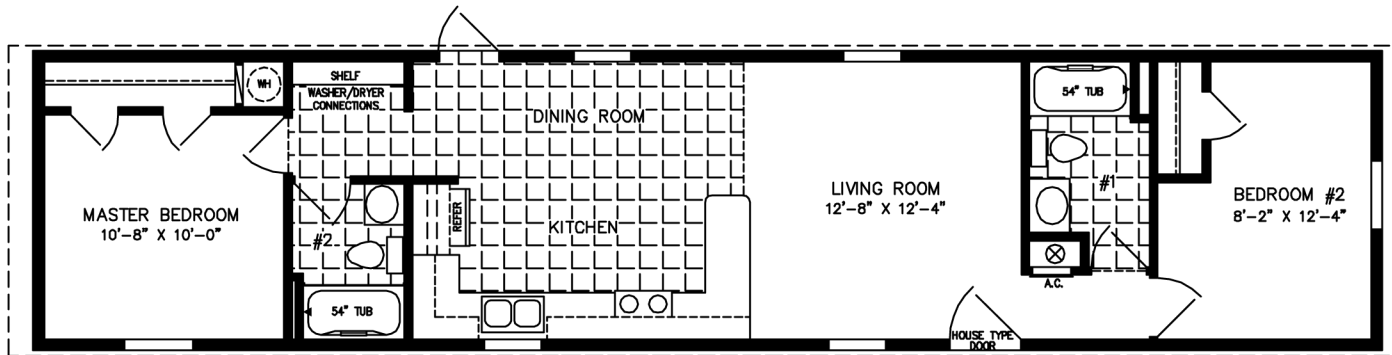

The Imperial

600 Packard Court ■ Safety Harbor, Florida 34695 ■ Telephone (727) 726-1138

www.jachomes.com/Floor-Plans

13'-4" X 60'
800 SQUARE FEET

Model ISW-4602

2013

(ALL SIZES ARE APPROX.)
DESIGNED FOR ZONES II & III