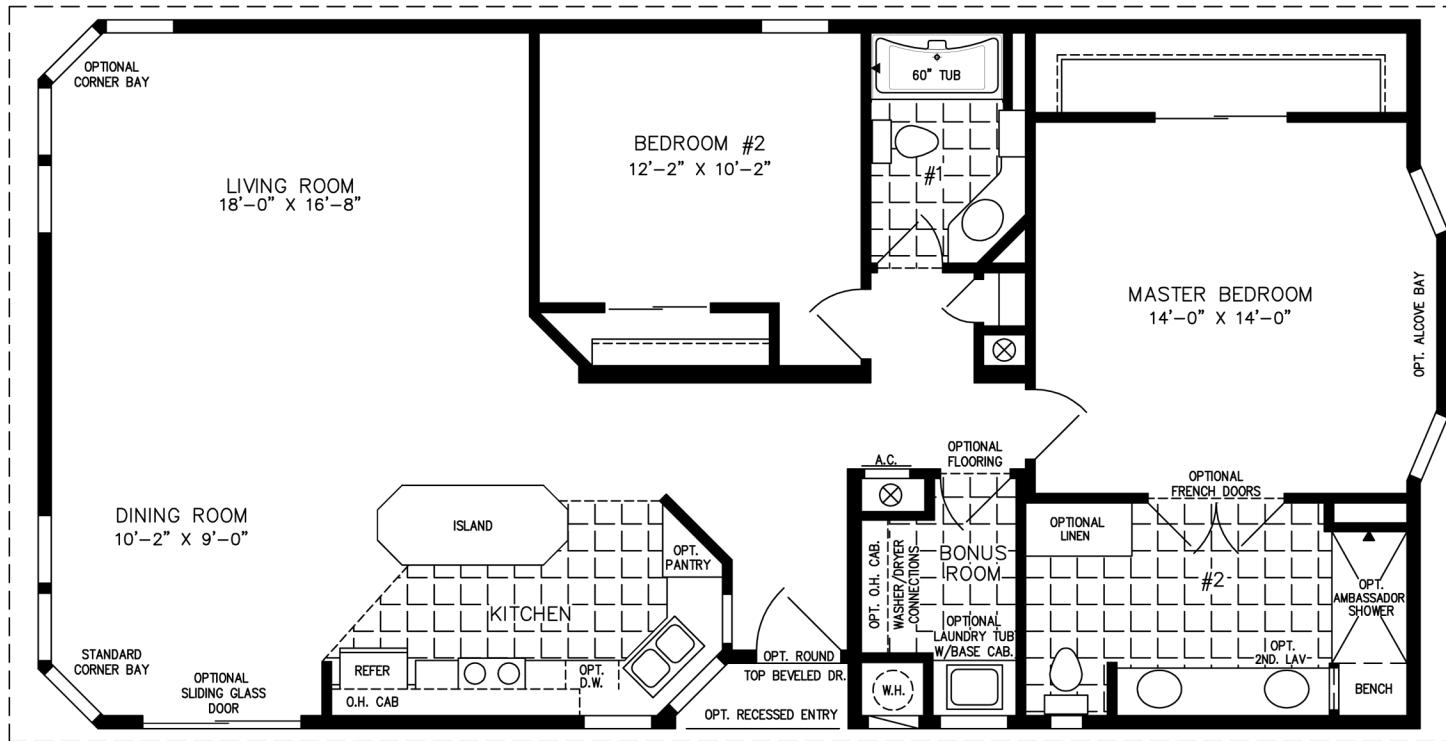

The TNR

NOTE:
CHECK WITH YOUR SALESPERSON
TO IDENTIFY OPTIONAL ITEMS
THAT ARE ON THIS PRINT.

28' X 52'
1,387 SQUARE FEET

Model TNR-5521B-708

2020

(ALL SIZES ARE APPROX.)
DESIGNED FOR ZONES II & III

600 Packard Court ■ Safety Harbor, Florida 34695 ■ Telephone (727) 726-1138

www.jachomes.com/Floor-Plans