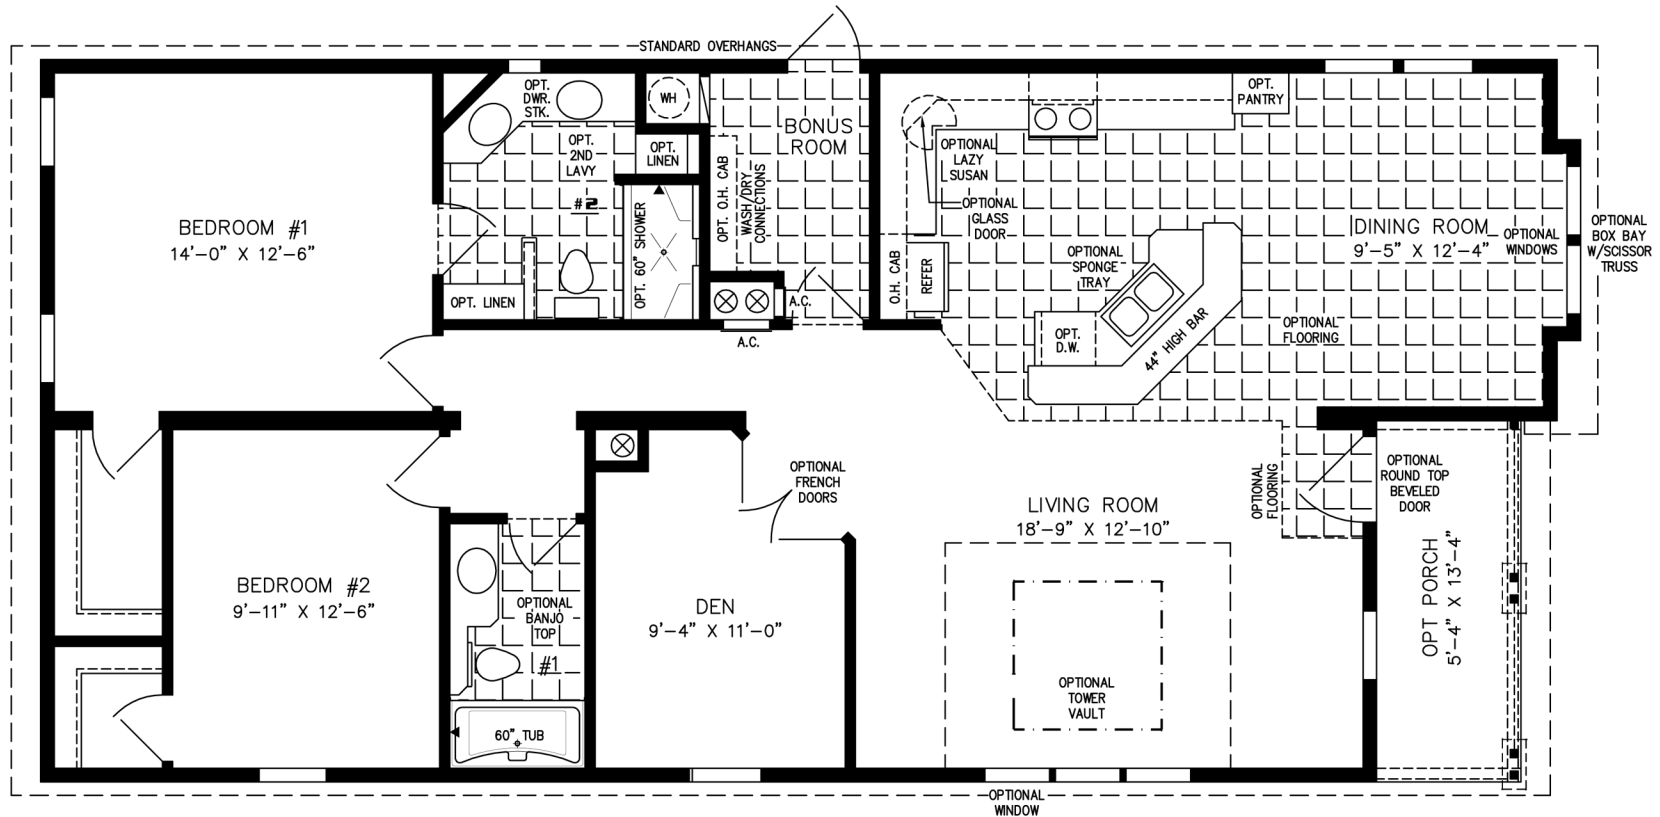

The TNR

NOTE:
CHECK WITH YOUR SALESPERSON
TO IDENTIFY OPTIONAL ITEMS
THAT ARE ON THIS PRINT.

28' X 56' / 49'-4"

(28' X 56' / 54'-8" INC. OPT. PORCH)

1,406 SQUARE FT. (1,477 W/OPT. PORCH)

Model TNR-6563B-502

2020

(ALL SIZES ARE APPROX.)
DESIGNED FOR ZONES II & III

600 Packard Court ■ Safety Harbor, Florida 34695 ■ Telephone (727) 726-1138

www.jachomes.com/Floor-Plans