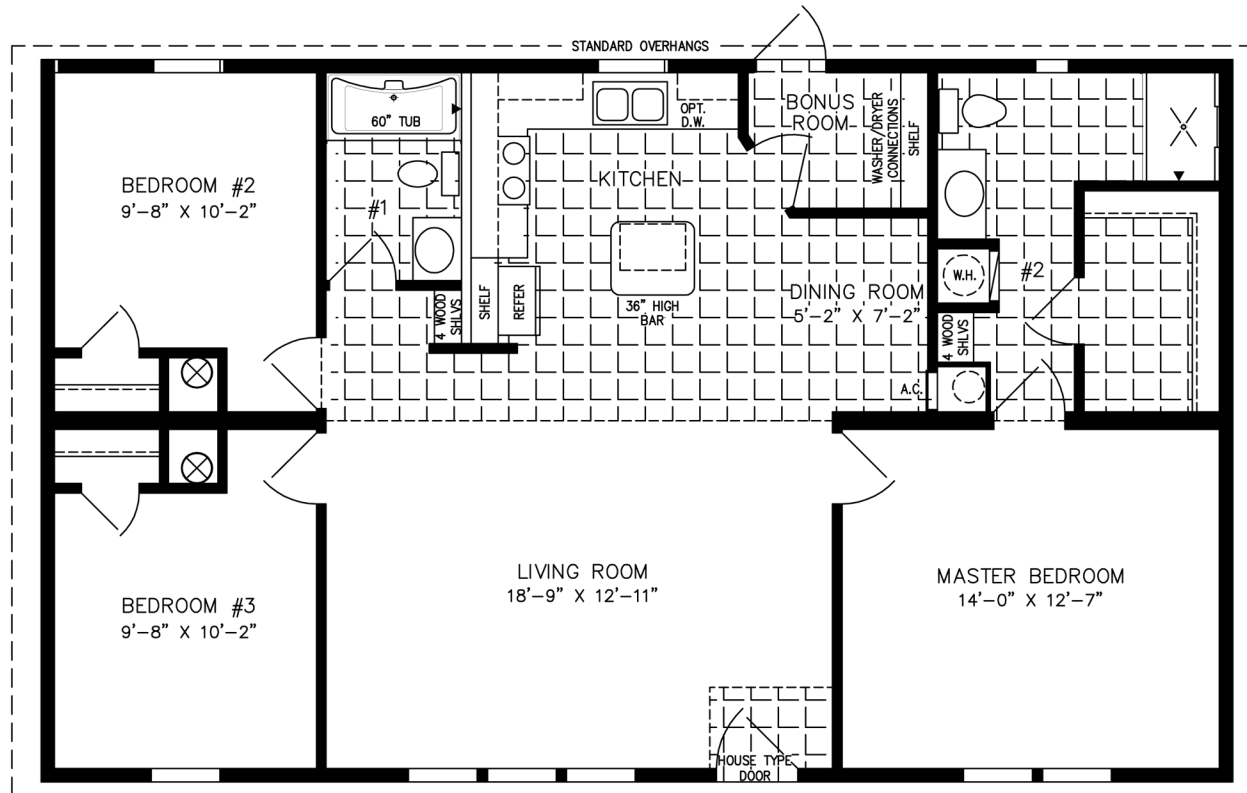

# The Imperial Limited

NOTE:  
CHECK WITH YOUR SALESPERSON  
TO IDENTIFY OPTIONAL ITEMS  
THAT ARE ON THIS PRINT.

**28' X 44'**  
1,173 SQUARE FEET

**Model IMLT-4448B**

**2020**

(ALL SIZES ARE APPROX.)  
DESIGNED FOR ZONES II & III

600 Packard Court ■ Safety Harbor, Florida 34695 ■ Telephone (727) 726-1138

[www.jachomes.com/Floor-Plans](http://www.jachomes.com/Floor-Plans)