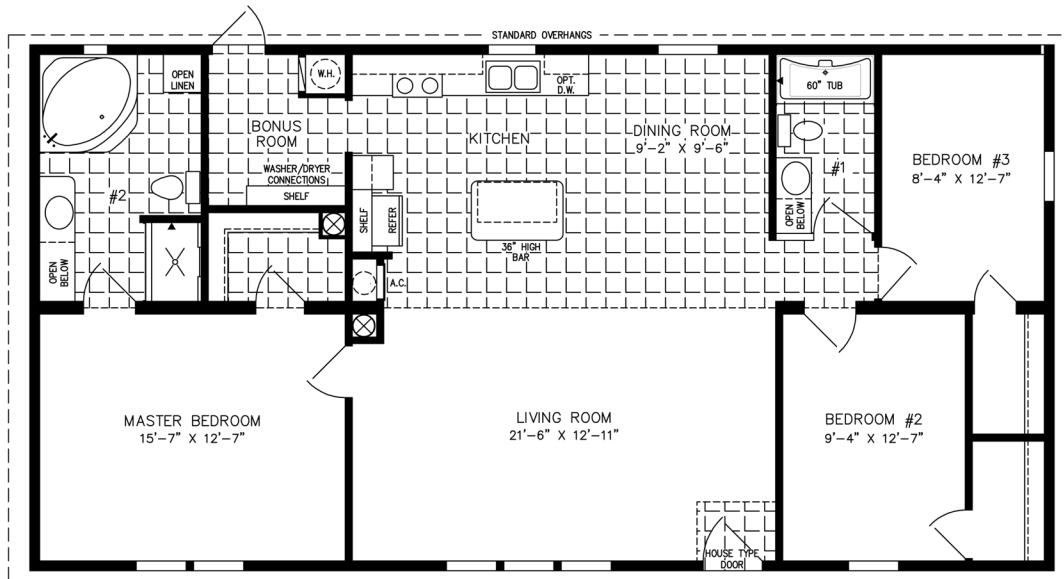

The Imperial Limited

600 Packard Court ■ Safety Harbor, Florida 34695 ■ Telephone (727) 726-1138

www.jachomes.com/Floor-Plans

28' X 52'

1,386 SQUARE FEET

Model IMLT-45213B

2020

(ALL SIZES ARE APPROX.)
DESIGNED FOR ZONES II & III