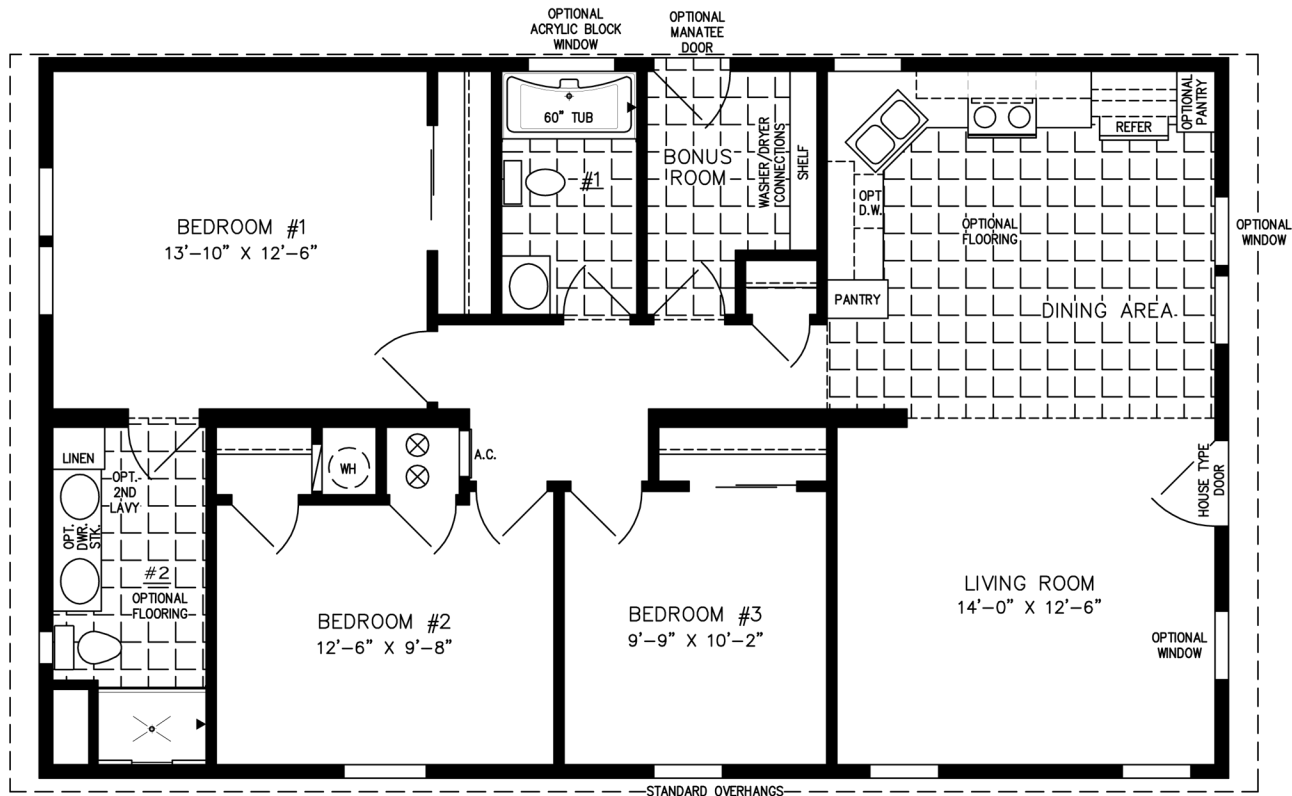

The Imperial

NOTE:
CHECK WITH YOUR SALESPERSON
TO IDENTIFY OPTIONAL ITEMS
THAT ARE ON THIS PRINT.

600 Packard Court ■ Safety Harbor, Florida 34695 ■ Telephone (727) 726-1138

www.jachomes.com/Floor-Plans

28' X 44'
1,174 SQUARE FT.

Model IMP-34410B

2020

(ALL SIZES ARE APPROX.)
DESIGNED FOR ZONES II & III