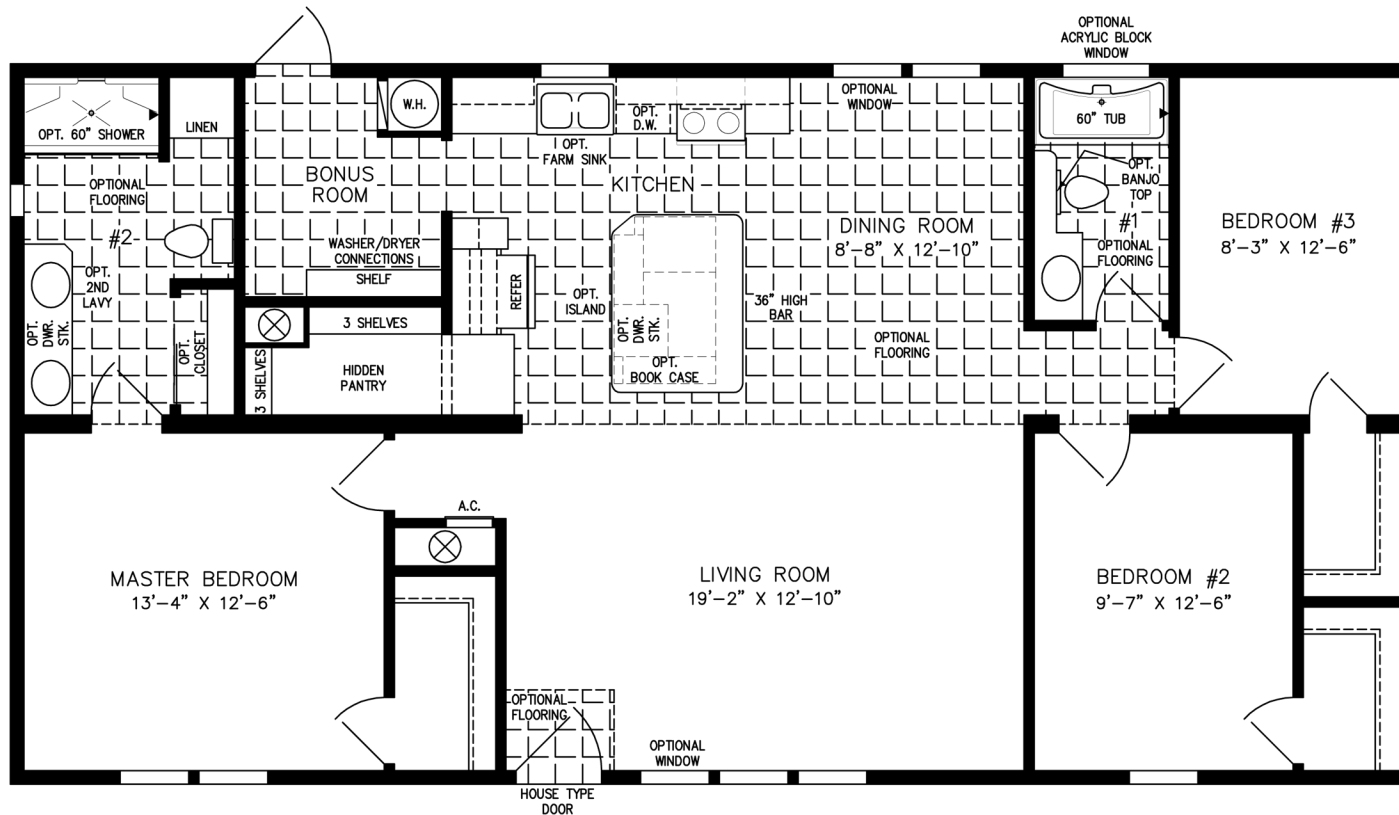

The Imperial

NOTE:
CHECK WITH YOUR SALESPERSON
TO IDENTIFY OPTIONAL ITEMS
THAT ARE ON THIS PRINT.

28' X 52'

1,387 SQUARE FEET

Model IMP-45213B-35955

2020

(ALL SIZES ARE APPROX.)

600 Packard Court ■ Safety Harbor, Florida 34695 ■ Telephone (727) 726-1138

www.jachomes.com/Floor-Plans