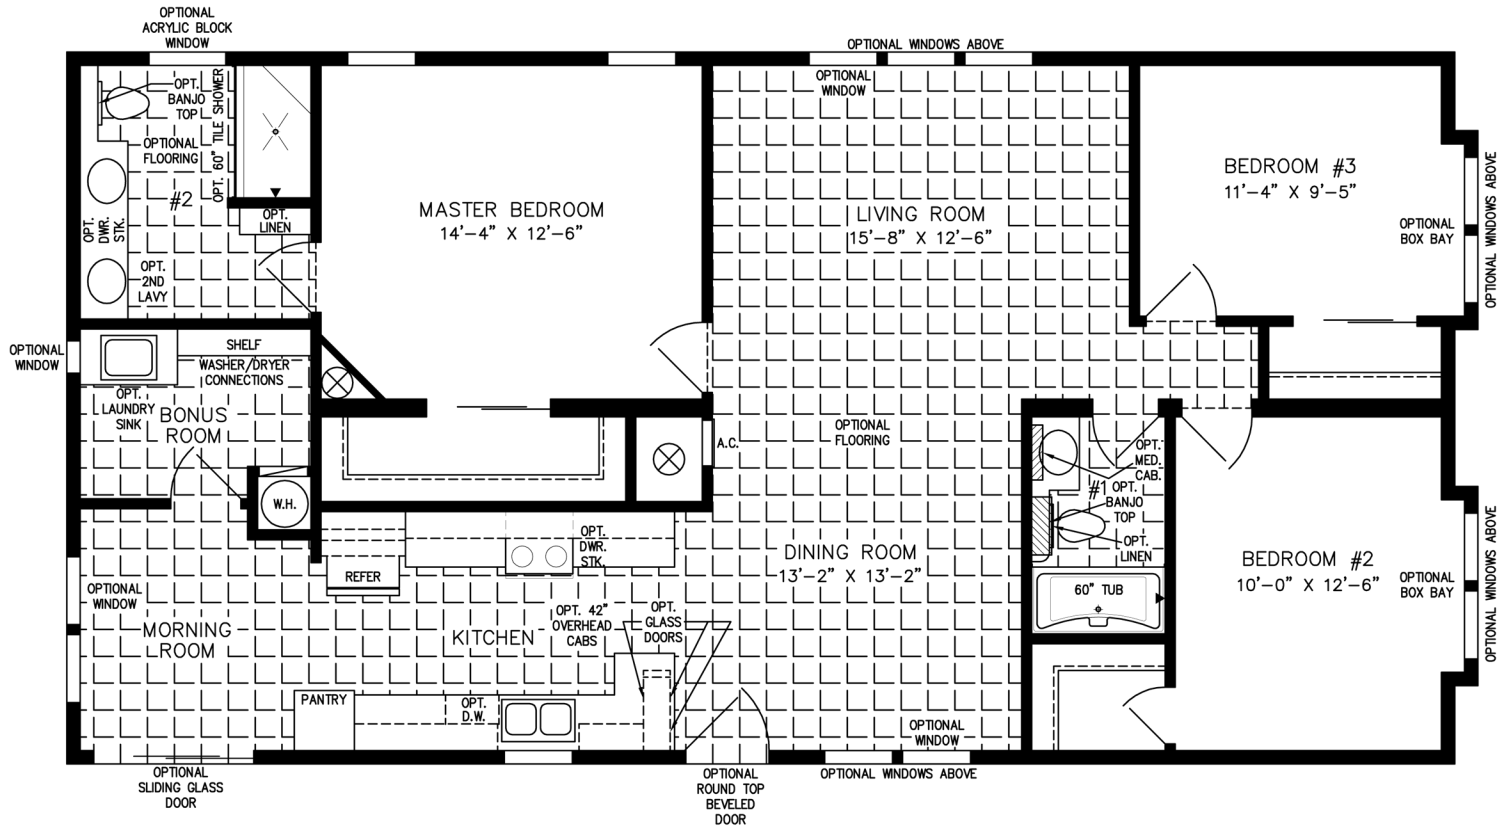

# The Imperial

NOTE:  
CHECK WITH YOUR SALESPERSON  
TO IDENTIFY OPTIONAL ITEMS  
THAT ARE ON THIS PRINT.

**28' X 52'**  
1,387 SQUARE FEET

**Model IMP-45216B-36271**

**2020**

(ALL SIZES ARE APPROX.)

600 Packard Court ■ Safety Harbor, Florida 34695 ■ Telephone (727) 726-1138

[www.jachomes.com/Floor-Plans](http://www.jachomes.com/Floor-Plans)