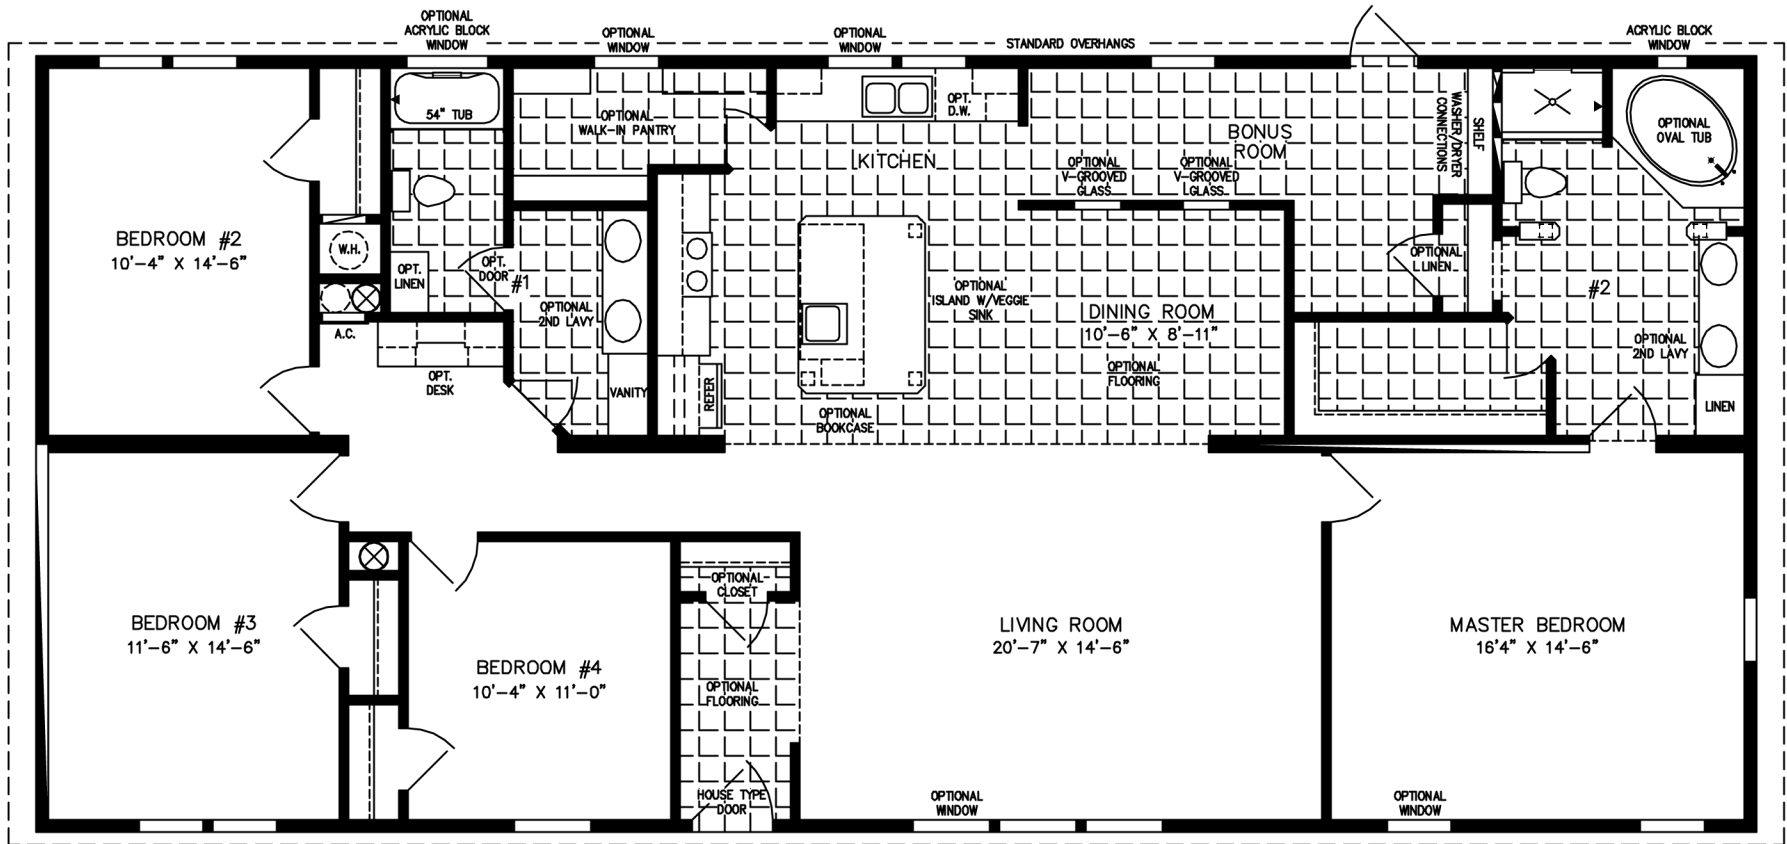

The Imperial

600 Packard Court ■ Safety Harbor, Florida 34695 ■ Telephone (727) 726-1138

32' X 68'
2,085 SQUARE FEET

Model IMP-46820W

2013

(ALL SIZES ARE APPROX.)
DESIGNED FOR ZONES II & III

© 01-29-11