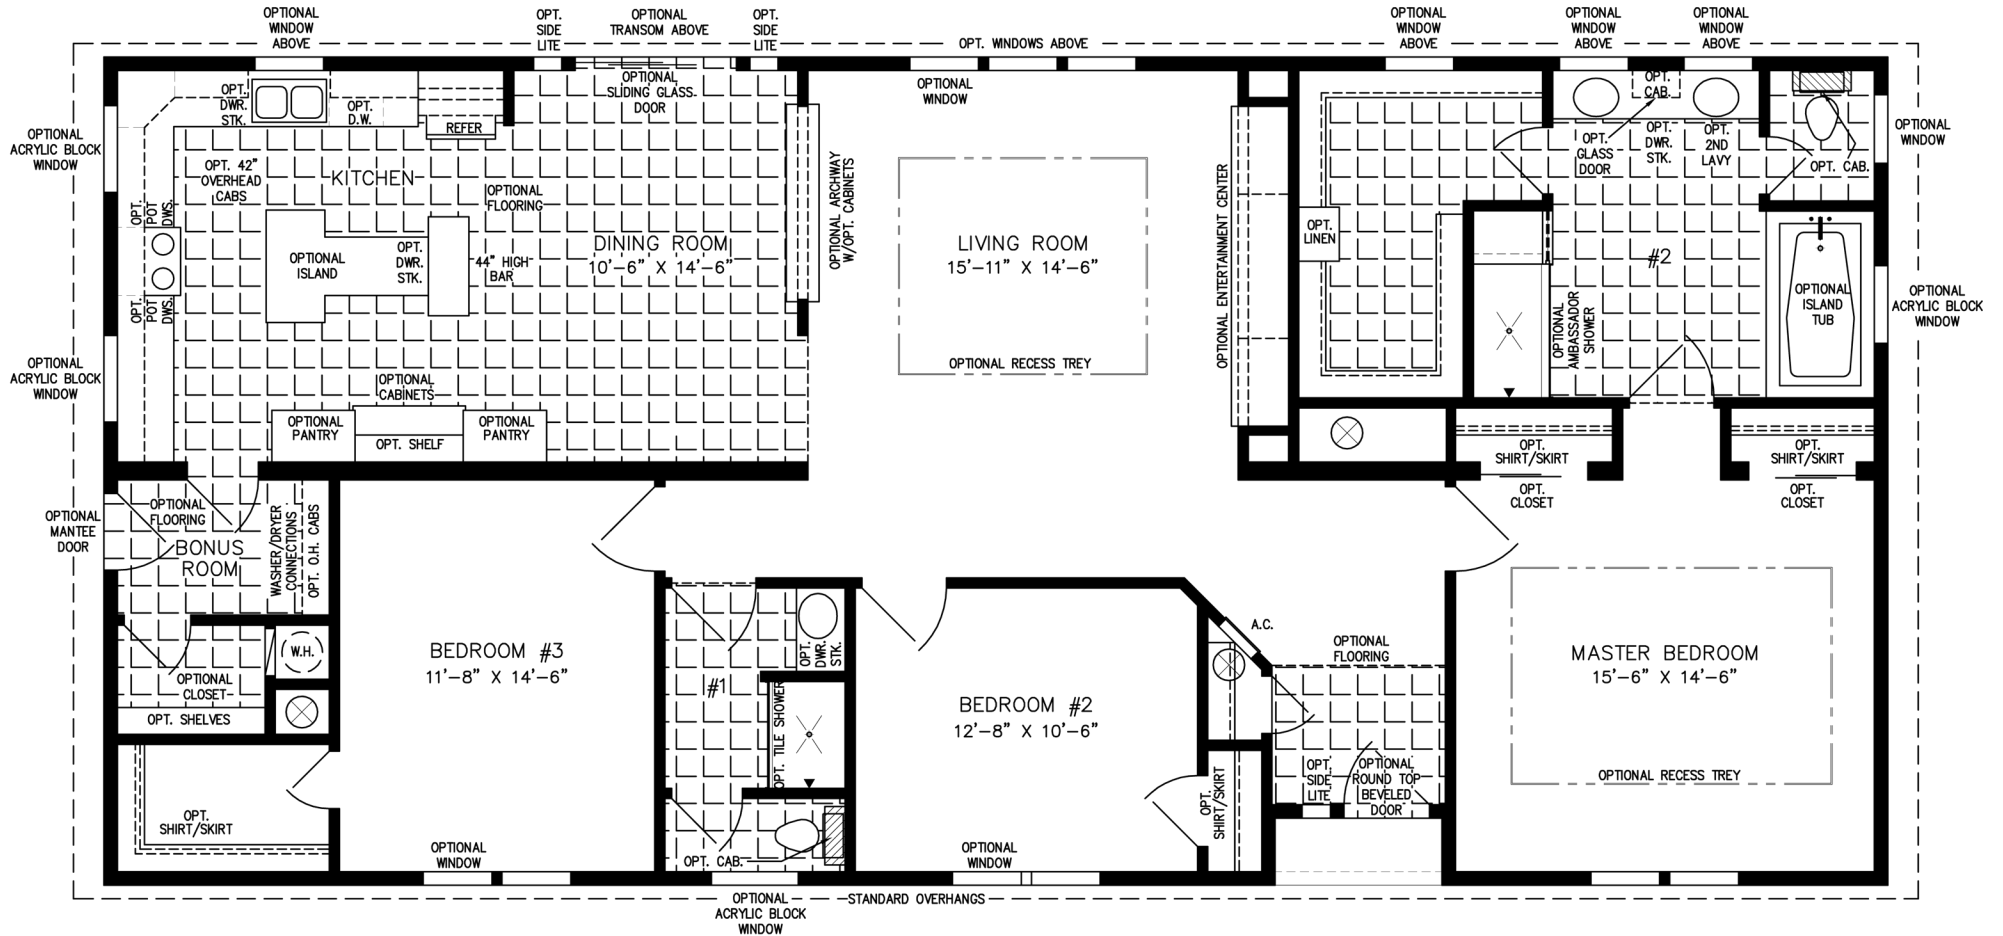

The Imperial

32' X 66'

2,024 SQUARE FEET

Model IMP-5661W

2020

(ALL SIZES ARE APPROX.)
DESIGNED FOR ZONES II & III

600 Packard Court ■ Safety Harbor, Florida 34695 ■ Telephone (727) 726-1138

www.jachomes.com/Floor-Plans