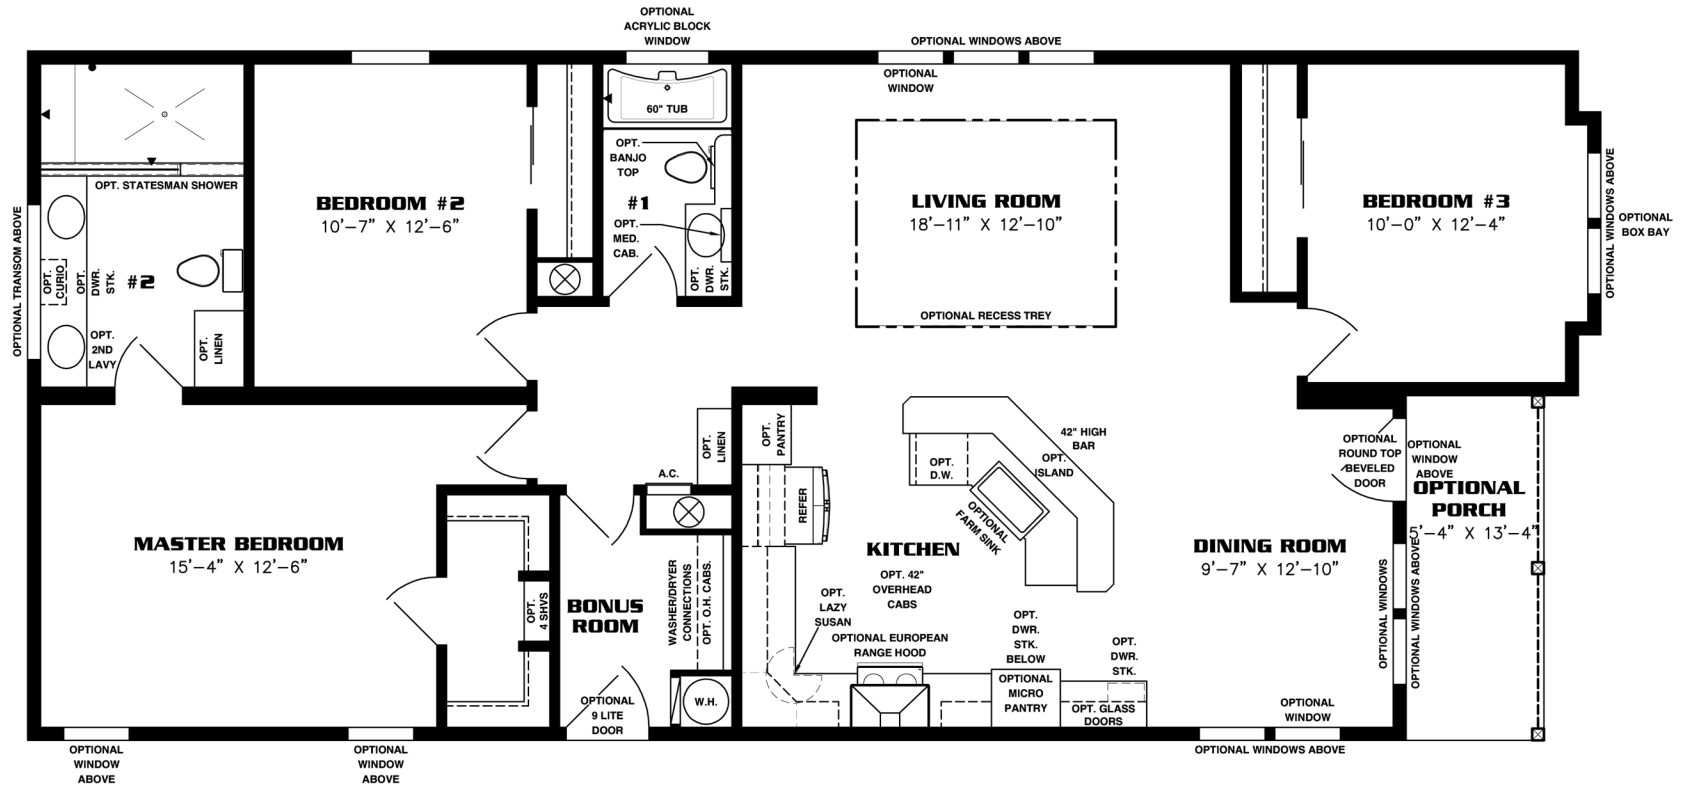

# The Imperial

**NOTE:**  
CHECK WITH YOUR SALESPERSON  
TO IDENTIFY OPTIONAL ITEMS  
THAT ARE ON THIS PRINT.

**28' X 60'/53'-4"**

(28' X 60'/58'-8" INC. OPT PORCH)  
1,512 SQUARE FEET (1,583 W/OPT. PORCH)

600 Packard Court ■ Safety Harbor, Florida 34695 ■ Telephone (727) 726-1138

[www.jachomes.com/Floor-Plans](http://www.jachomes.com/Floor-Plans)

**Model IMP-6531B-38185**

**2023**

(ALL SIZES ARE APPROX.)