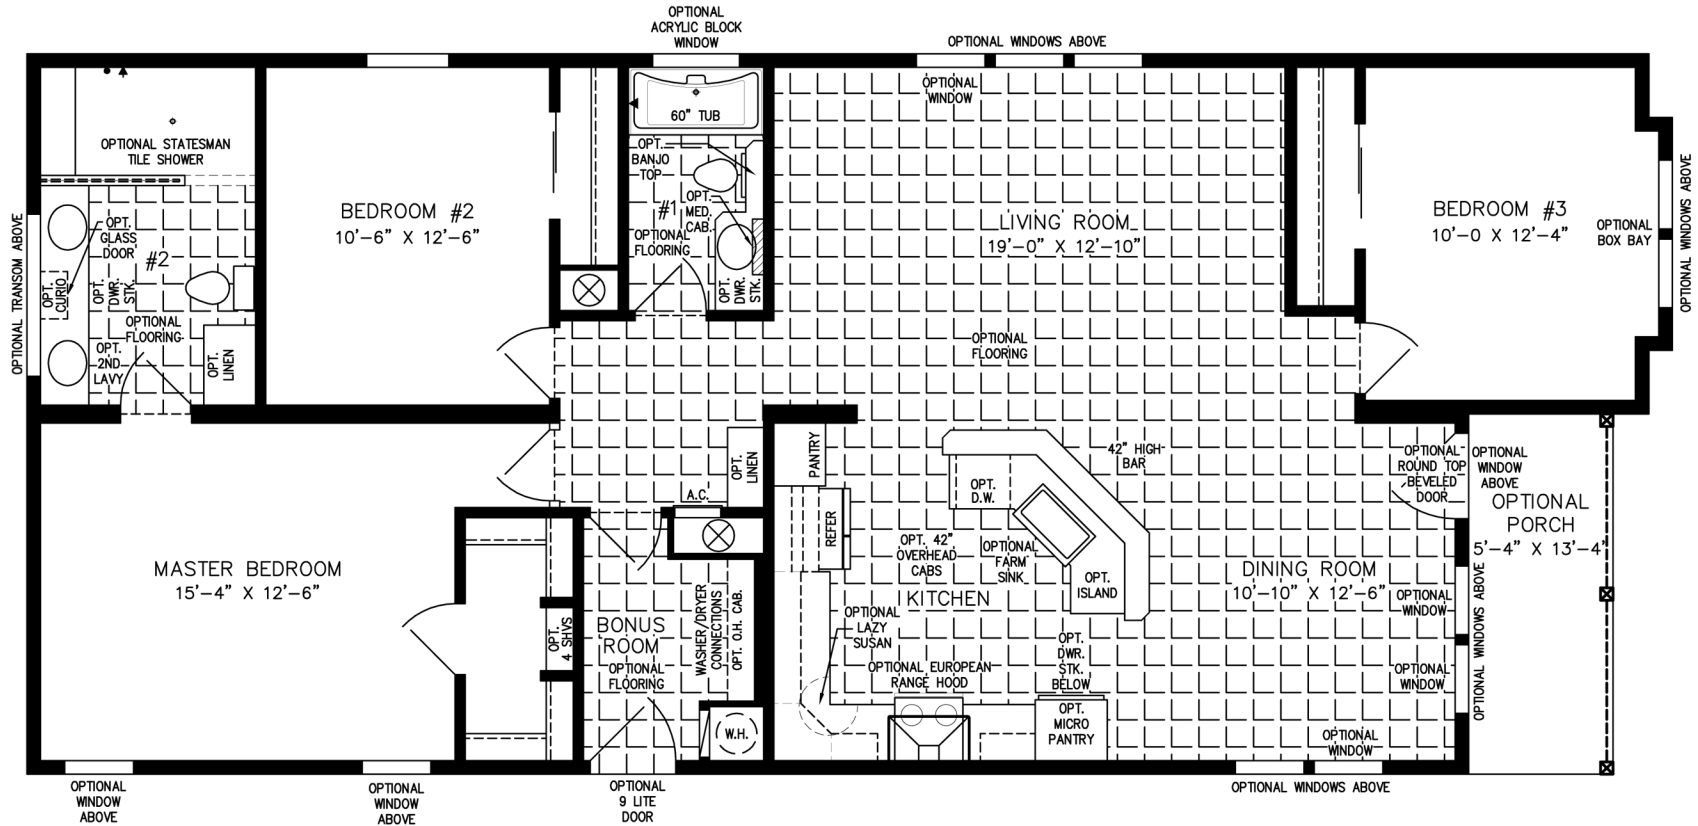

The Imperial

NOTE:
CHECK WITH YOUR SALESPERSON
TO IDENTIFY OPTIONAL ITEMS
THAT ARE ON THIS PRINT.

28' X 53'-4\"/>60'

(28 X 58'-8\"/>60' INC. OPT PORCH)

1,512 SQUARE FEET (1,583 W/OPT. PORCH)

Model IMP-6531B-34948

2020

(ALL SIZES ARE APPROX.)

600 Packard Court ■ Safety Harbor, Florida 34695 ■ Telephone (727) 726-1138

www.jachomes.com/Floor-Plans