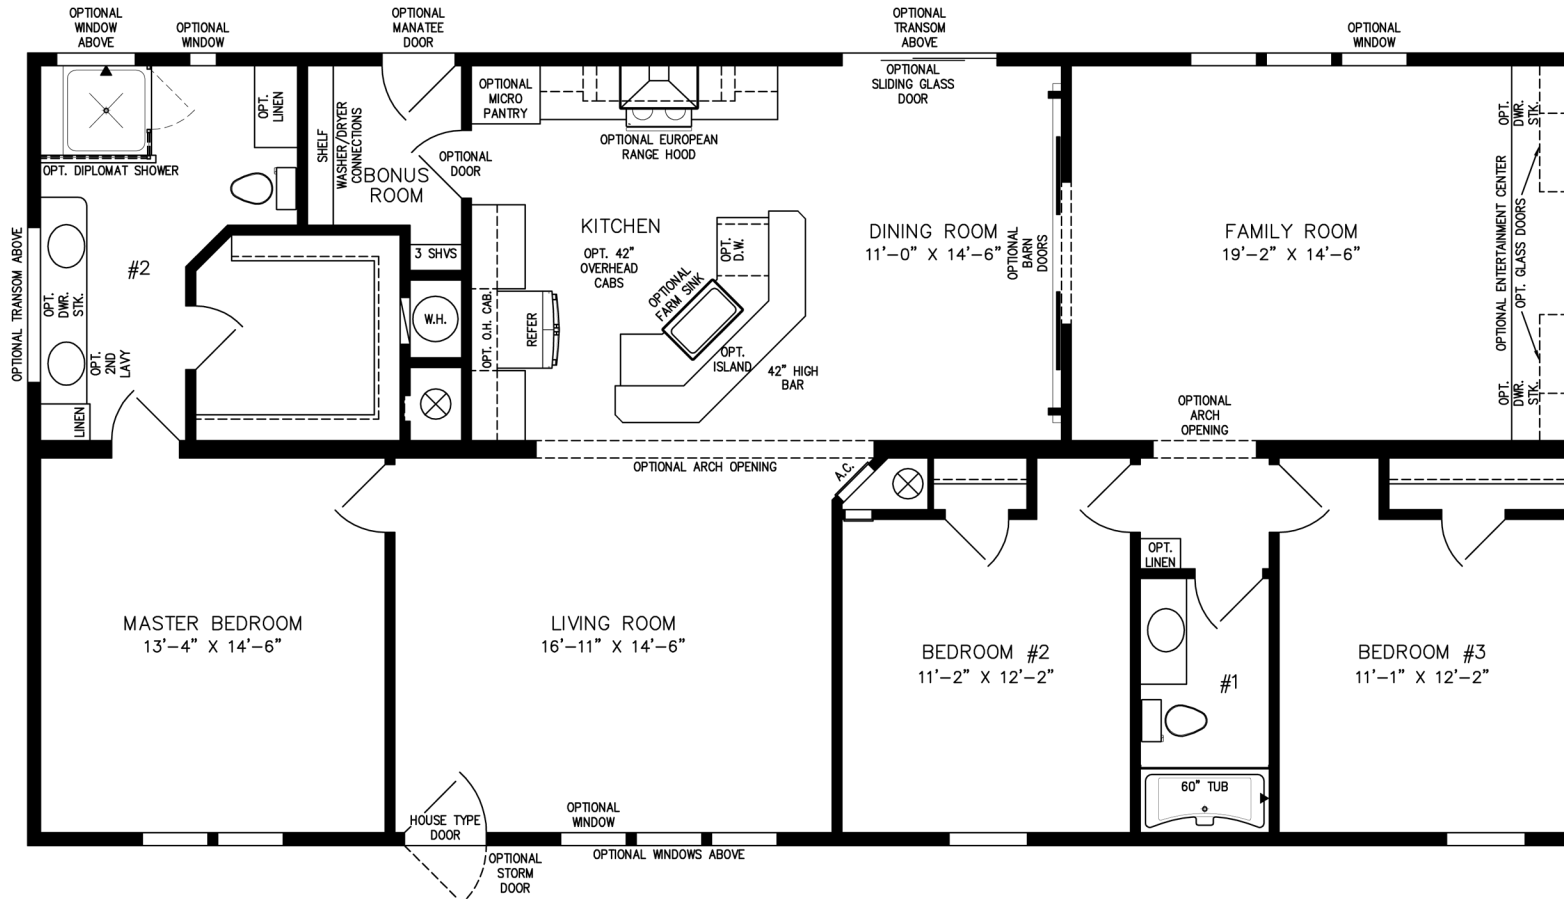

The Imperial

NOTE:
CHECK WITH YOUR SALESPERSON
TO IDENTIFY OPTIONAL ITEMS
THAT ARE ON THIS PRINT.

32' X 60'
1,840 SQUARE FEET

Model IMP-46022W-37289

2021

(ALL SIZES ARE APPROX.)

600 Packard Court ■ Safety Harbor, Florida 34695 ■ Telephone (727) 726-1138

www.jachomes.com/Floor-Plans