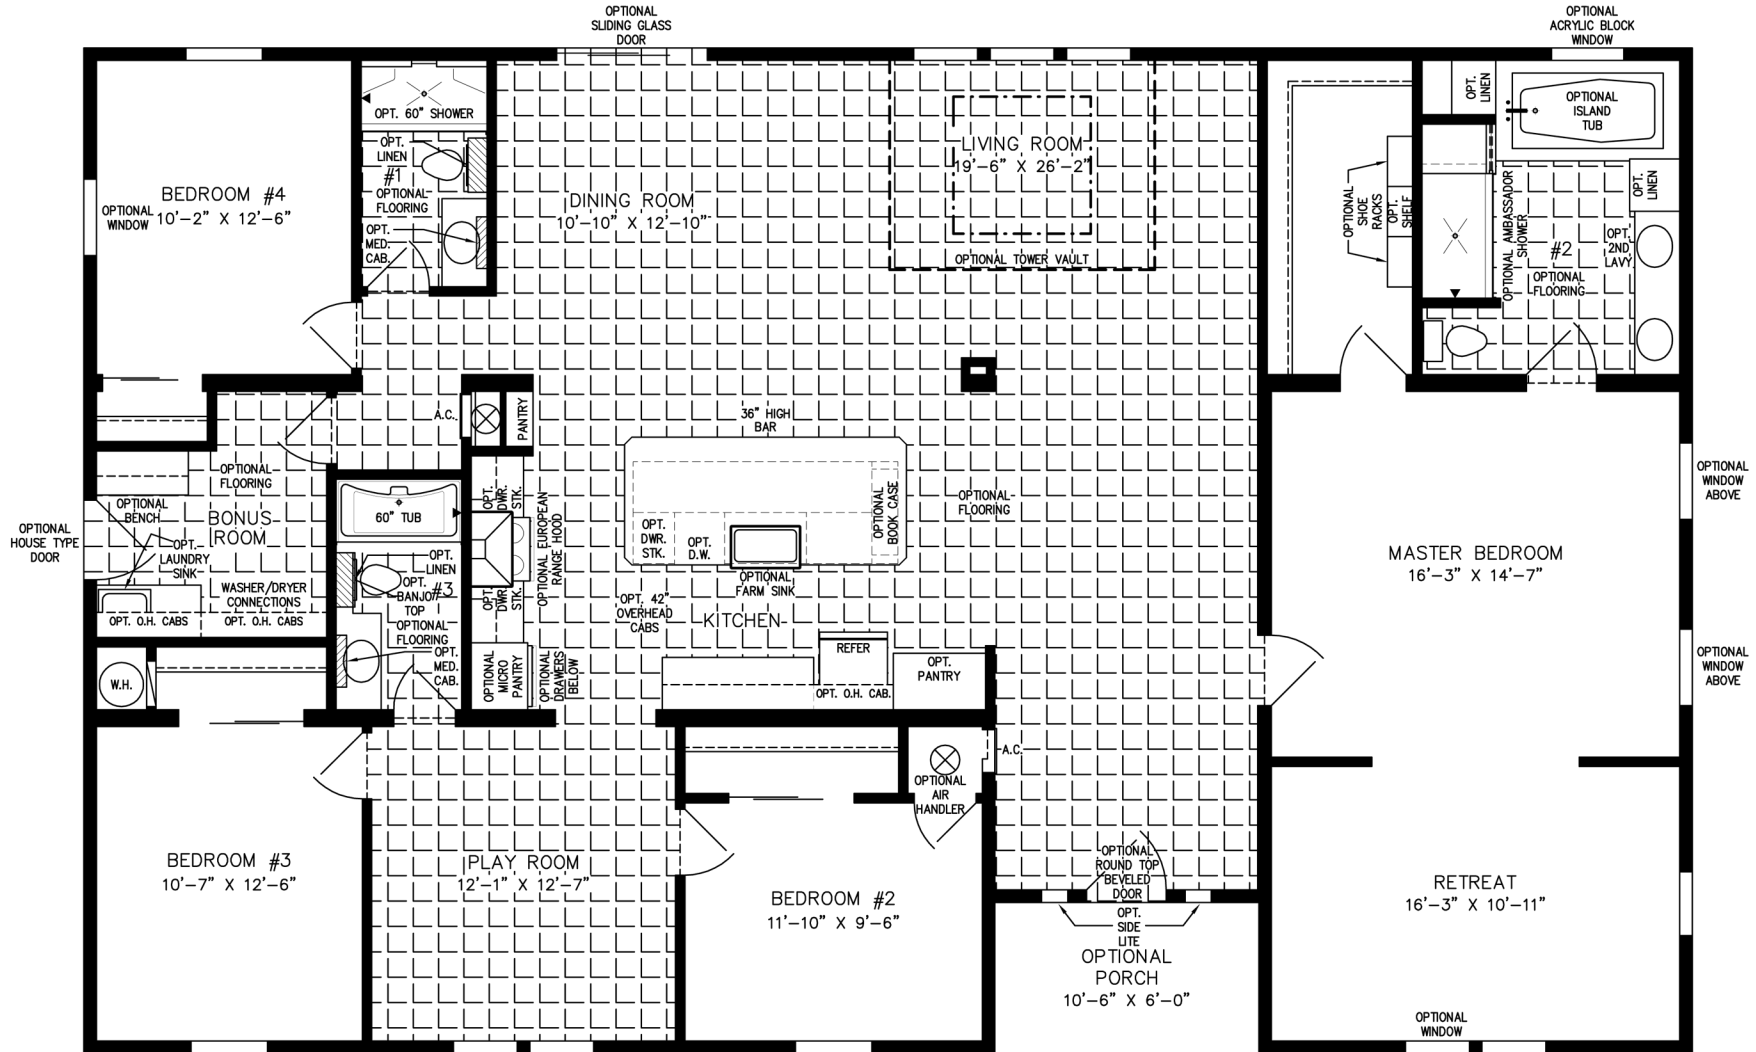

ON FRAME

The Signature TNR

42' X 64'
2,497 SQUARE FEET

600 Packard Court ■ Safety Harbor, Florida 34695 ■ Telephone (727) 726-1138

www.jachomes.com/Floor-Plans

NOTE:
CHECK WITH YOUR SALESPERSON
TO IDENTIFY OPTIONAL ITEMS
THAT ARE ON THIS PRINT.

Model MTNR-7643-MOD1459

2020

(ALL SIZES ARE APPROX.)

© 04-30-18