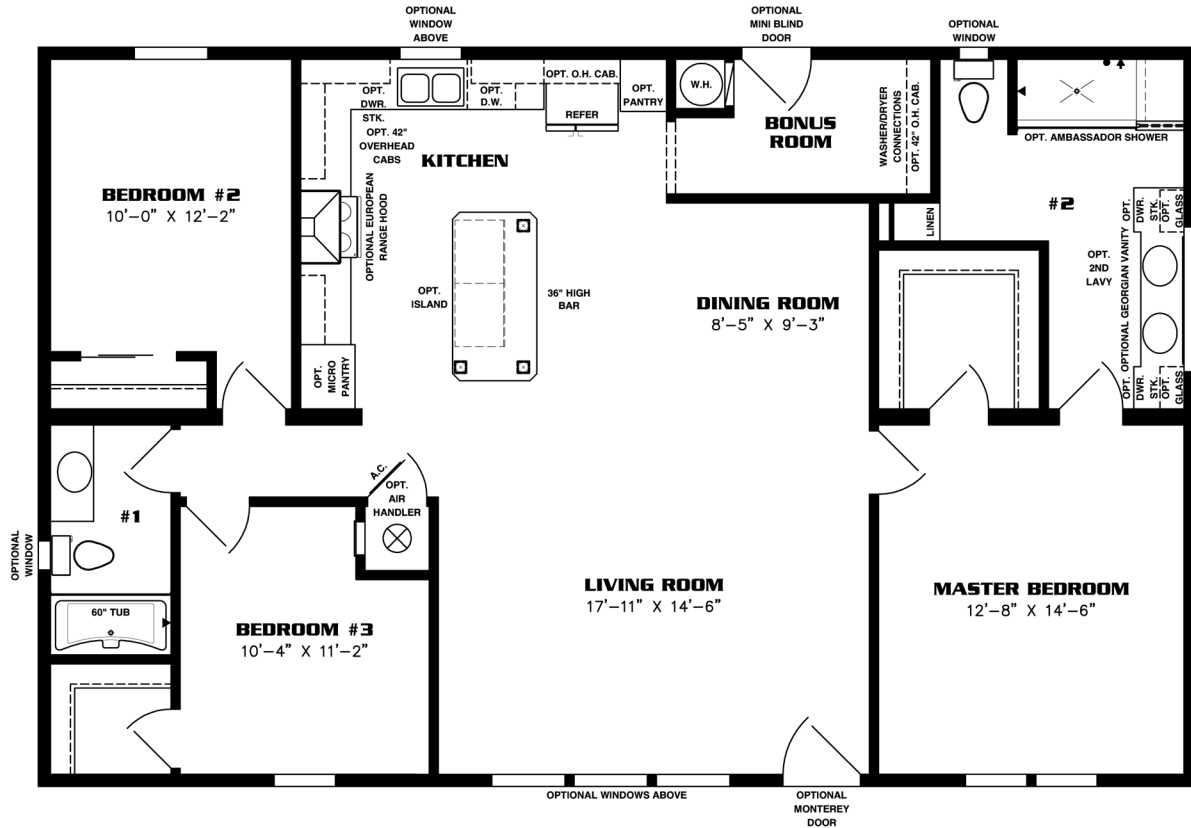

The Imperial

NOTE:
CHECK WITH YOUR SALESPERSON
TO IDENTIFY OPTIONAL ITEMS
THAT ARE ON THIS PRINT.

32' X 48'
1,472 SQUARE FEET

600 Packard Court ■ Safety Harbor, Florida 34695 ■ Telephone (727) 726-1138
www.jachomes.com/Floor-Plans

Model IMP-44822W-38969

2024

(ALL SIZES ARE APPROX.)