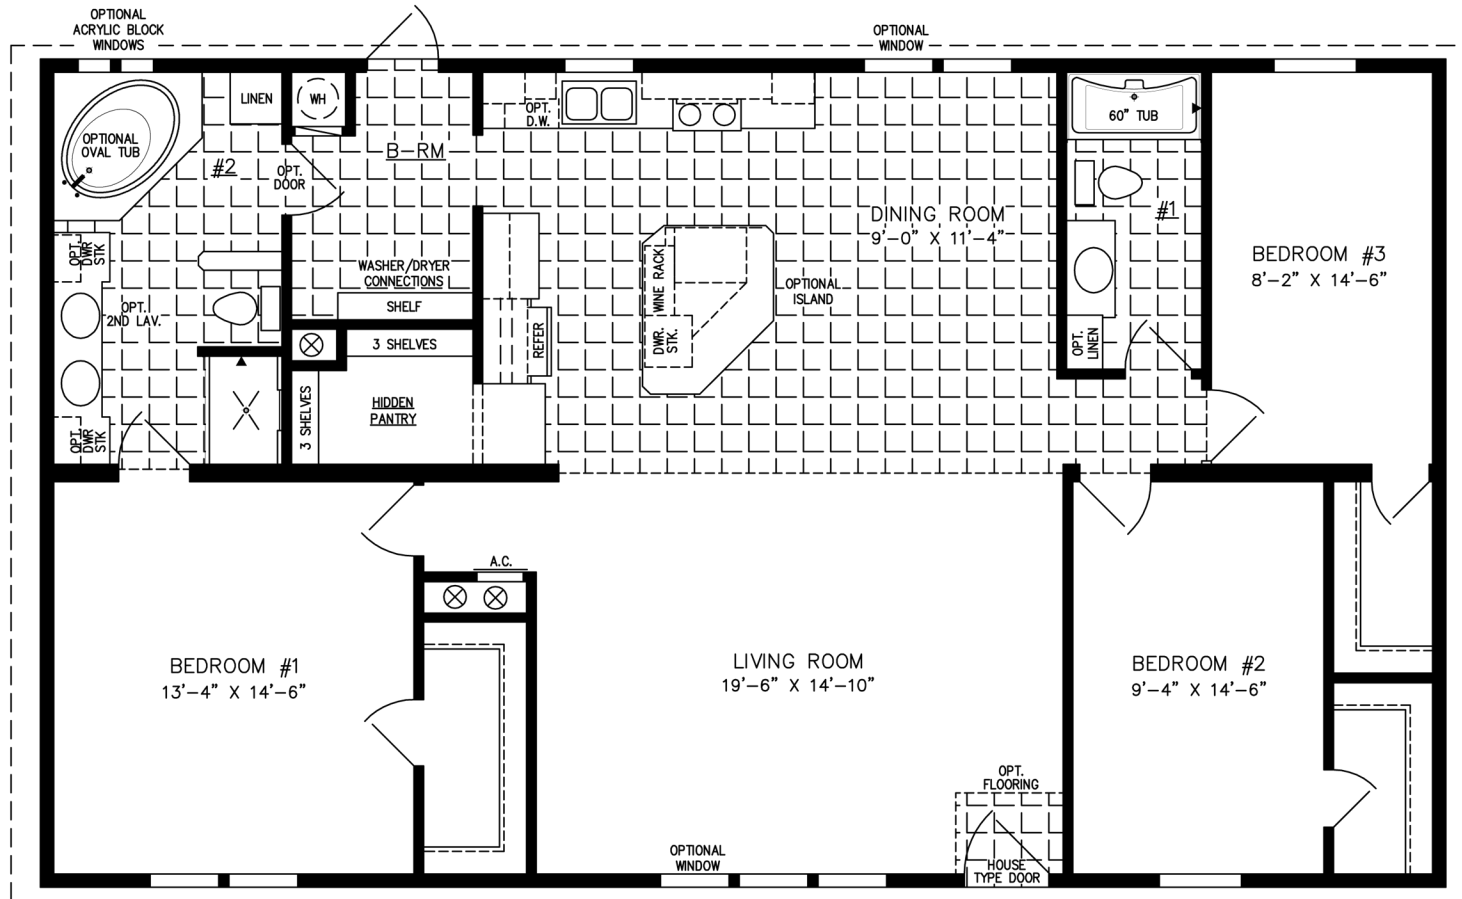

The Imperial

600 Packard Court ■ Safety Harbor, Florida 34695 ■ Telephone (727) 726-1138

www.jachomes.com/Floor-Plans

NOTE:
CHECK WITH YOUR SALESPERSON
TO IDENTIFY OPTIONAL ITEMS
THAT ARE ON THIS PRINT.

32' X 52'

1,595 SQUARE FEET

Model IMP-45214W-309

2020

(ALL SIZES ARE APPROX.)
DESIGNED FOR ZONES II & III