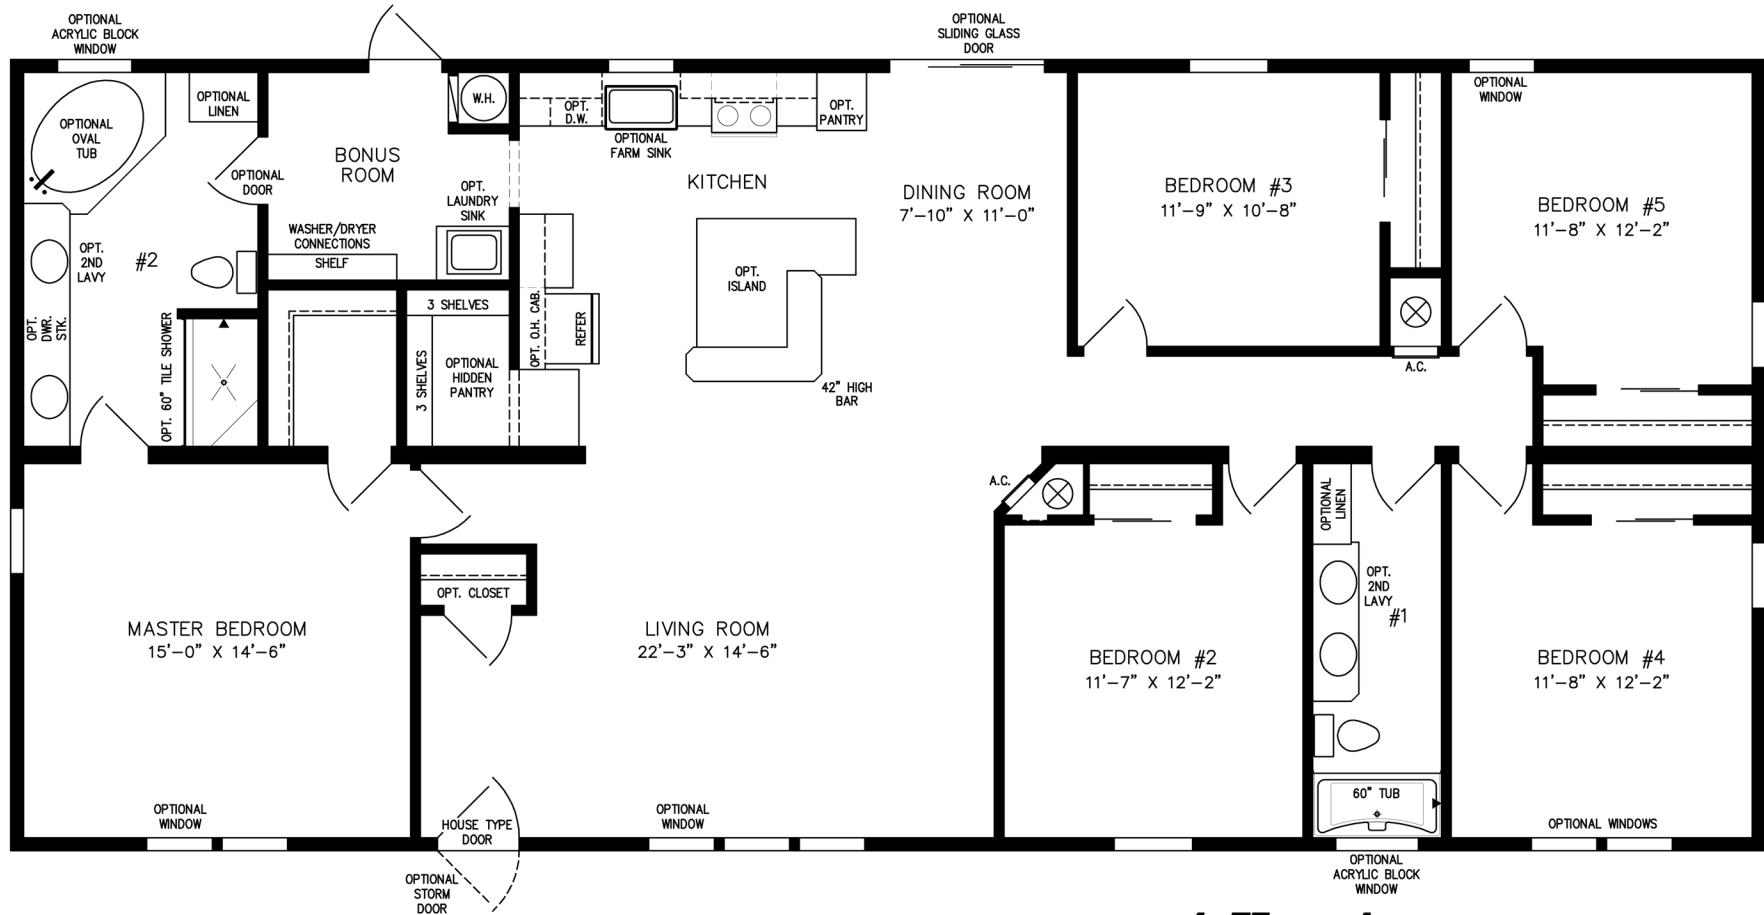

The Imperial

NOTE:
CHECK WITH YOUR SALESPERSON
TO IDENTIFY OPTIONAL ITEMS
THAT ARE ON THIS PRINT.

32' X 68'
2,085 SQUARE FEET

Model IMP-46823W-36073

2020

(ALL SIZES ARE APPROX.)

600 Packard Court ■ Safety Harbor, Florida 34695 ■ Telephone (727) 726-1138

www.jachomes.com/Floor-Plans