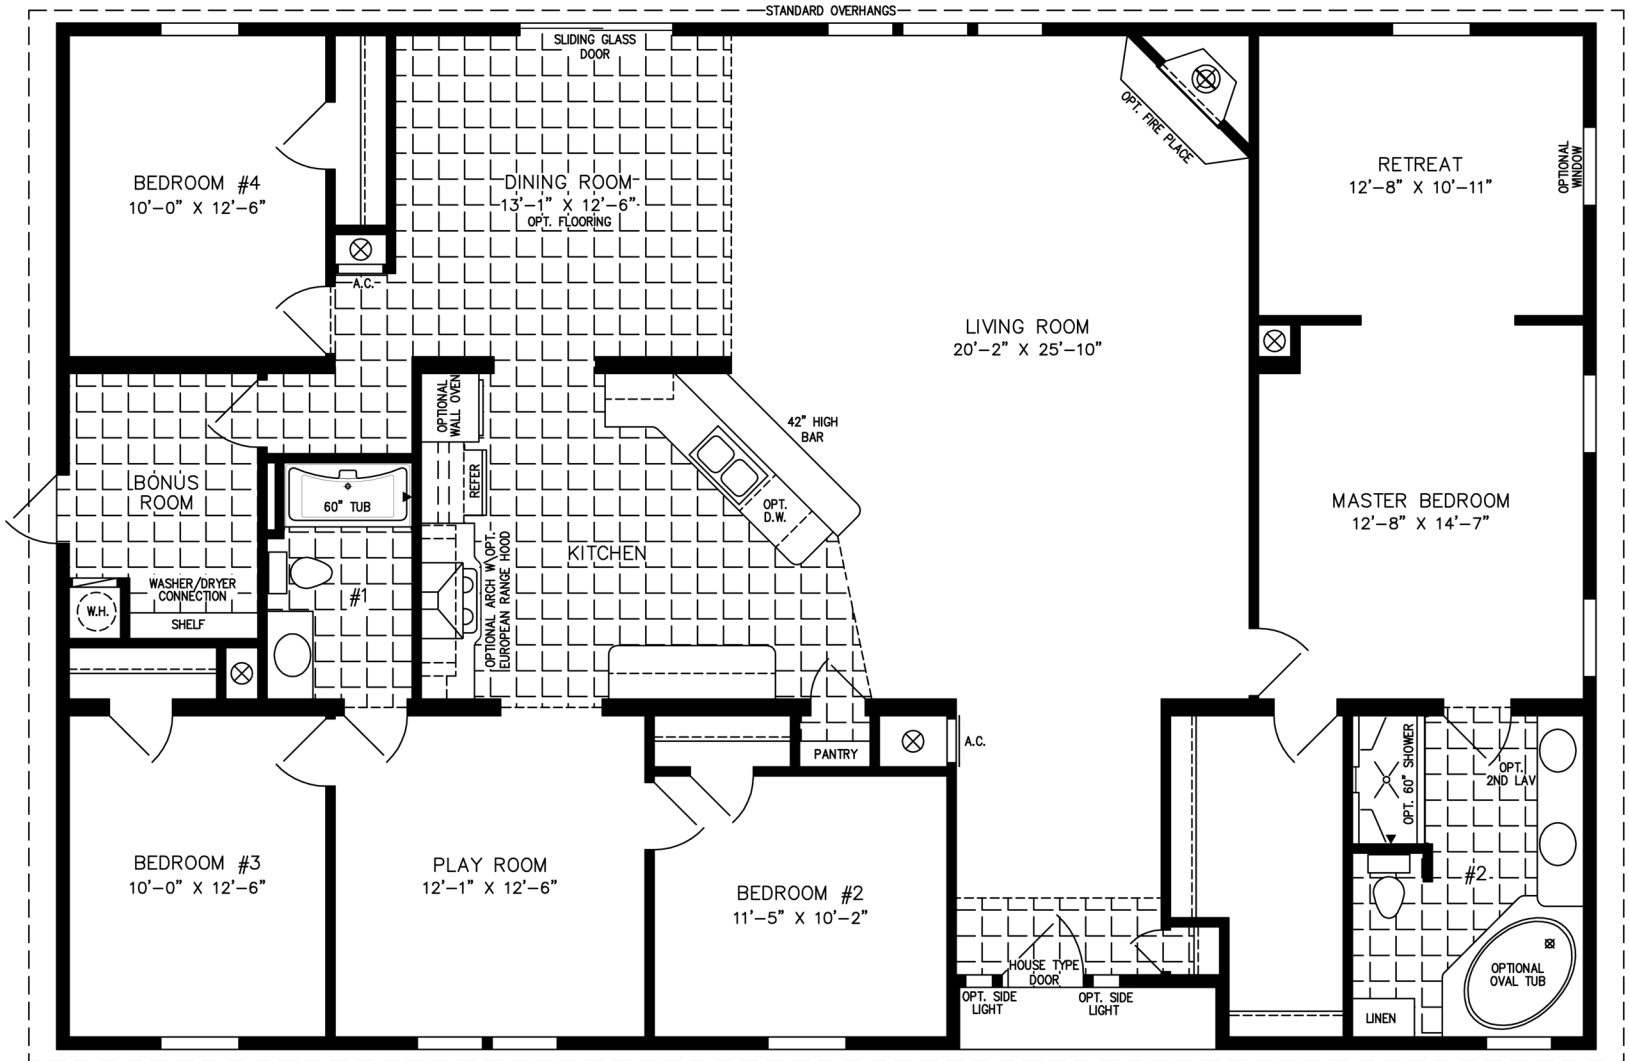

The Imperial

600 Packard Court ■ Safety Harbor, Florida 34695 ■ Telephone (727) 726-1138
www.jachomes.com/Floor-Plans

42' X 60'
2,460 SQUARE FEET

Model IMP-7604
2020

(ALL SIZES ARE APPROX.)
DESIGNED FOR ZONES II & III © 08-10-2010