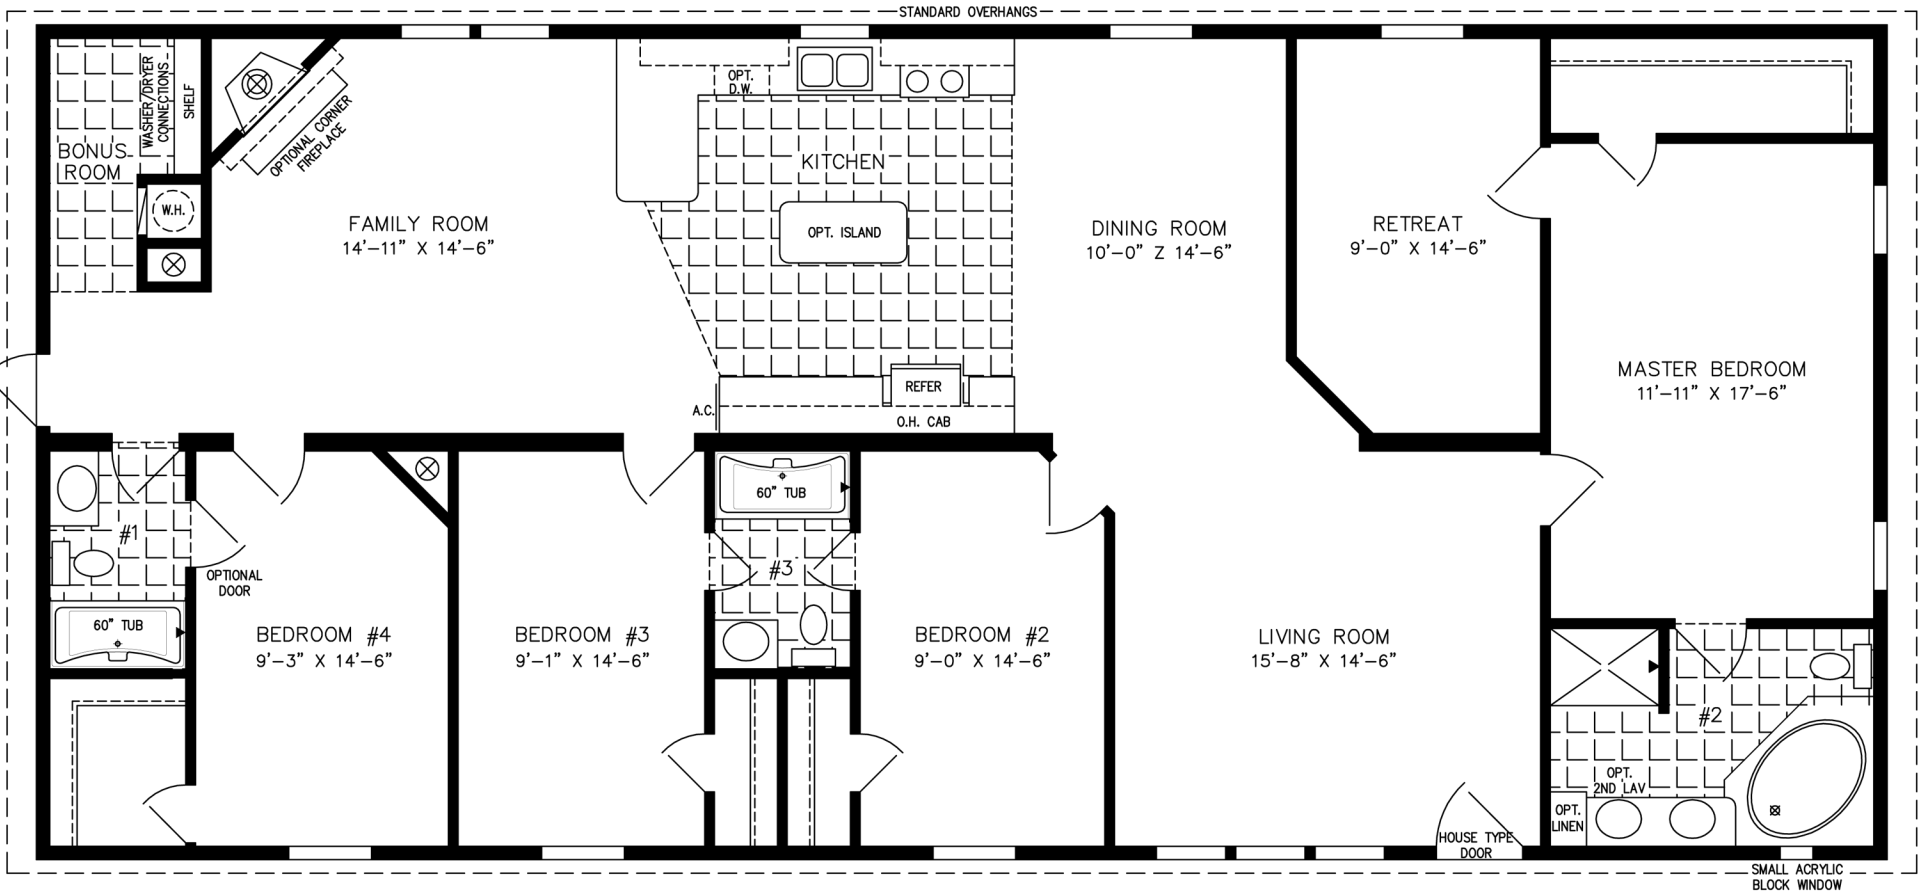

The TNR

NOTE:
CHECK WITH YOUR SALESPERSON
TO IDENTIFY OPTIONAL ITEMS
THAT ARE ON THIS PRINT.

32' X 68'

2,085 SQUARE FEET

Model TNR-46814W

2020

(ALL SIZES ARE APPROX.)
DESIGNED FOR ZONES II & III

600 Packard Court ■ Safety Harbor, Florida 34695 ■ Telephone (727) 726-1138

www.jachomes.com/Floor-Plans