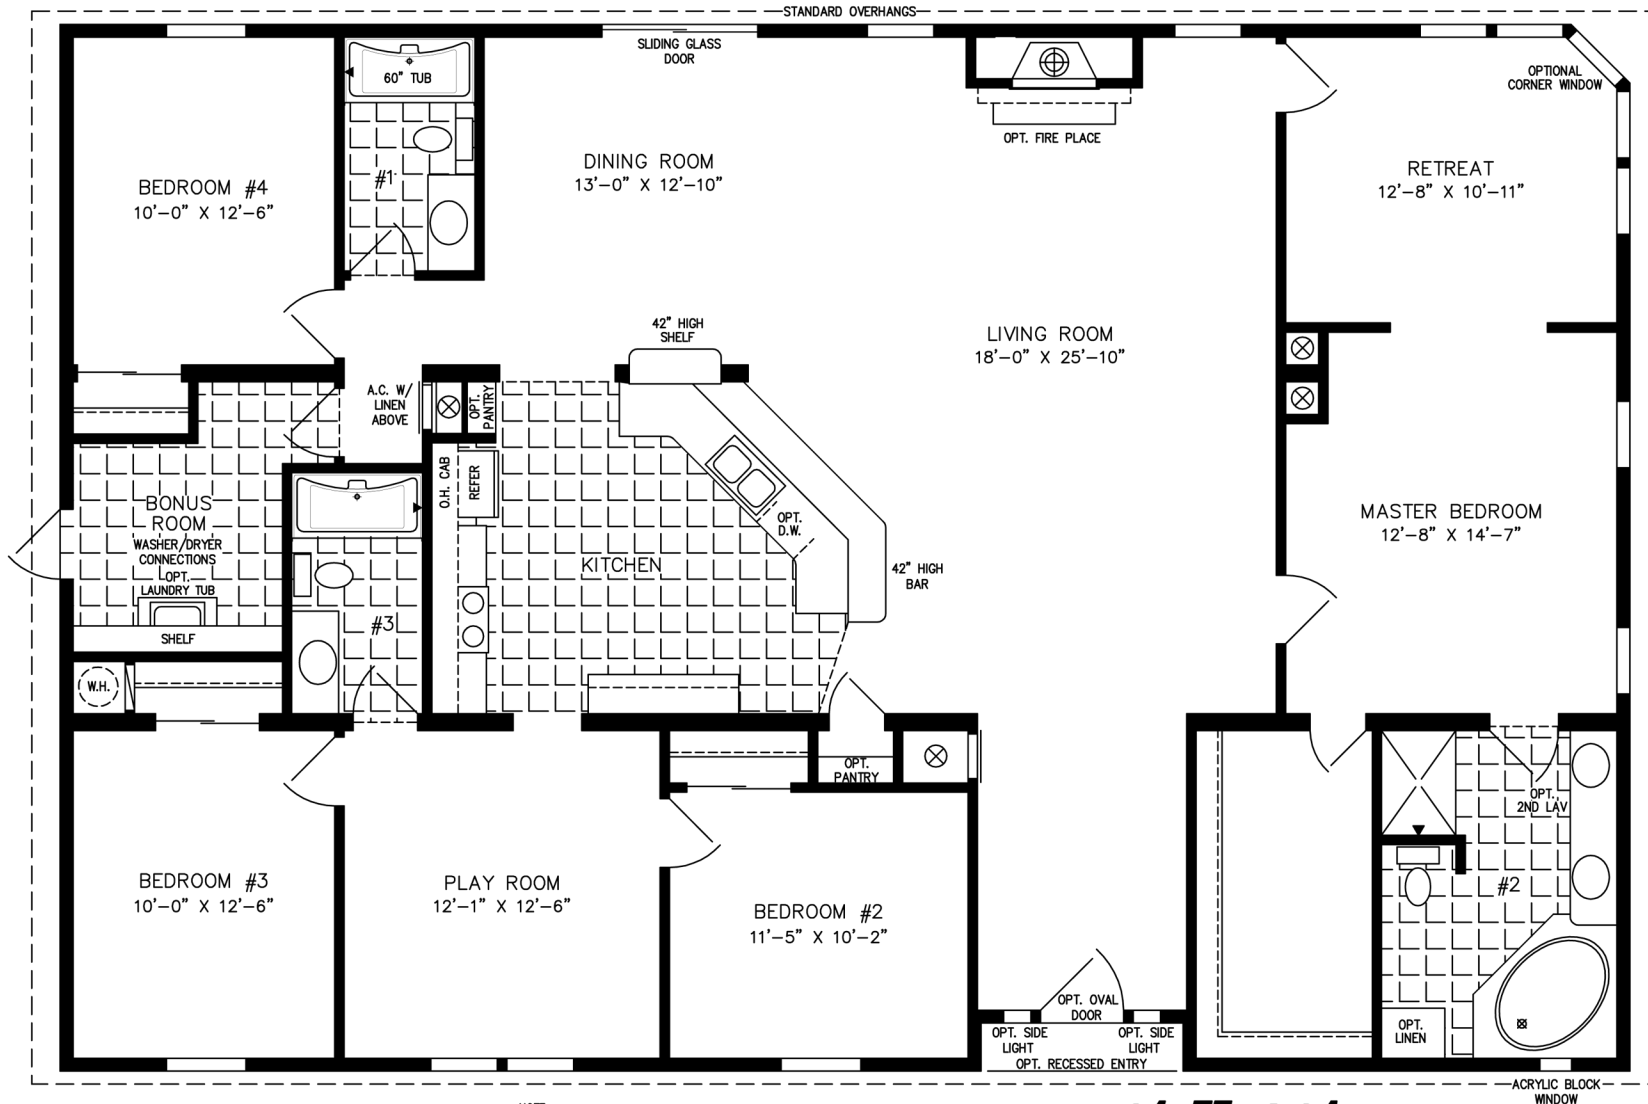

The TNR

NOTE:
CHECK WITH YOUR SALESPERSON
TO IDENTIFY OPTIONAL ITEMS
THAT ARE ON THIS PRINT.

42' X 60'
2,460 SQUARE FEET

Model TNR-7604

2020

(ALL SIZES ARE APPROX.)
DESIGNED FOR ZONES II & III

© 5-24-99

600 Packard Court ■ Safety Harbor, Florida 34695 ■ Telephone (727) 726-1138

www.jachomes.com/Floor-Plans