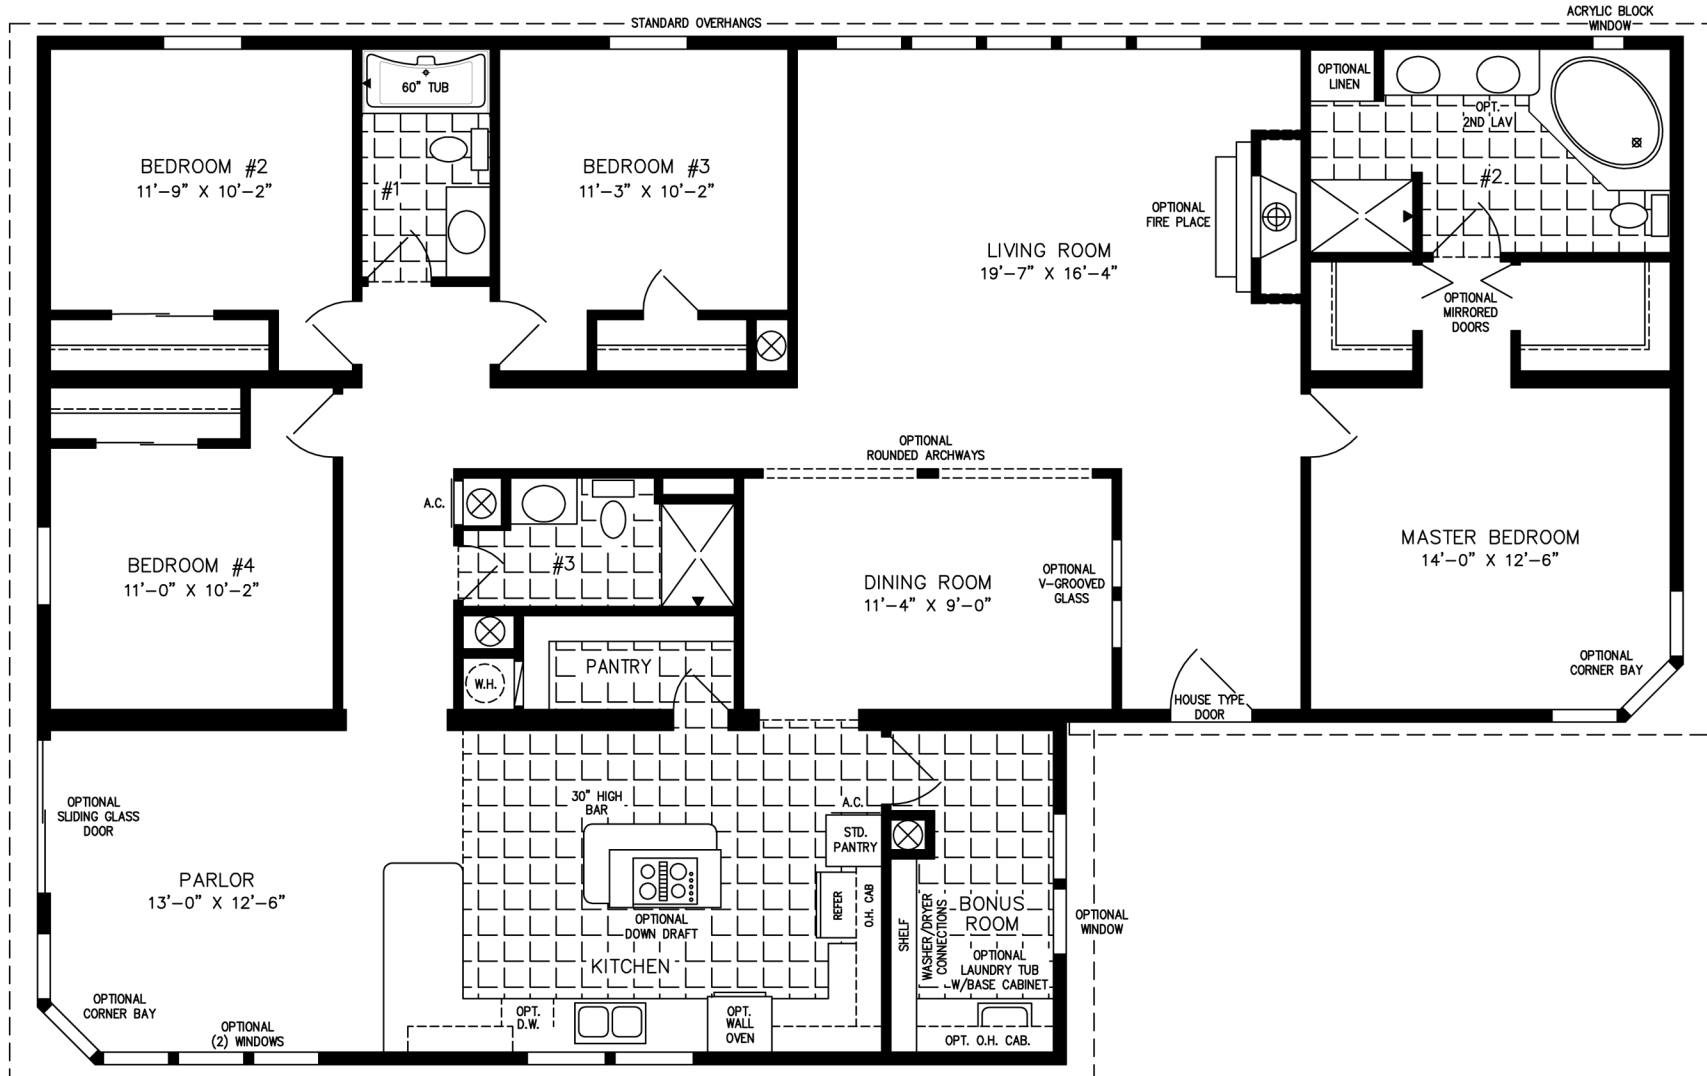

# The TNR

NOTE:  
CHECK WITH YOUR SALESPERSON  
TO IDENTIFY OPTIONAL ITEMS  
THAT ARE ON THIS PRINT.

**42' X 64' X 40'**  
2,240 SQUARE FEET

**Model TNR-7642**

**2020**

(ALL SIZES ARE APPROX.)  
DESIGNED FOR ZONES II & III

600 Packard Court ■ Safety Harbor, Florida 34695 ■ Telephone (727) 726-1138

[www.jachomes.com/Floor-Plans](http://www.jachomes.com/Floor-Plans)