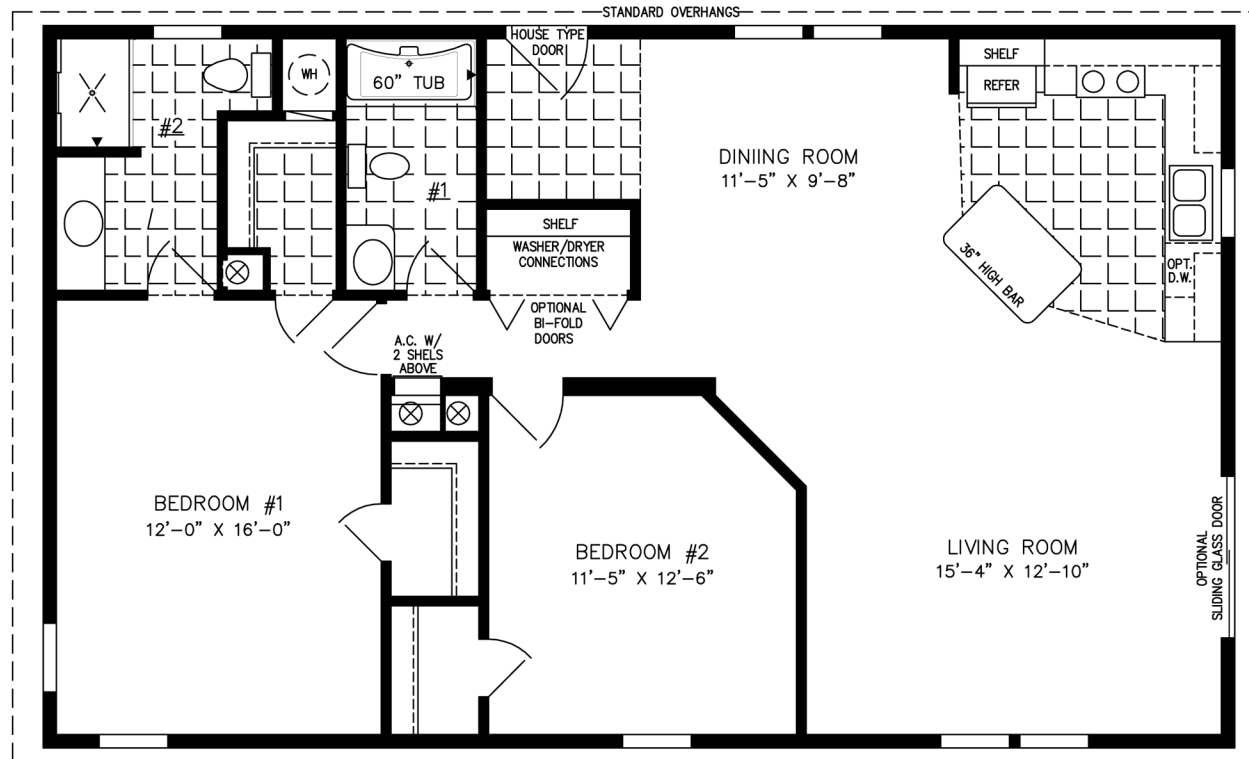

The Imperial Limited

NOTE:
CHECK WITH YOUR SALESPERSON
TO IDENTIFY OPTIONAL ITEMS
THAT ARE ON THIS PRINT.

600 Packard Court ■ Safety Harbor, Florida 34695 ■ Telephone (727) 726-1138

www.jachomes.com/Floor-Plans

28' X 44'

1,174 SQUARE FEET

Model IMLT-3449B

2020

(ALL SIZES ARE APPROX.)
DESIGNED FOR ZONES II & III