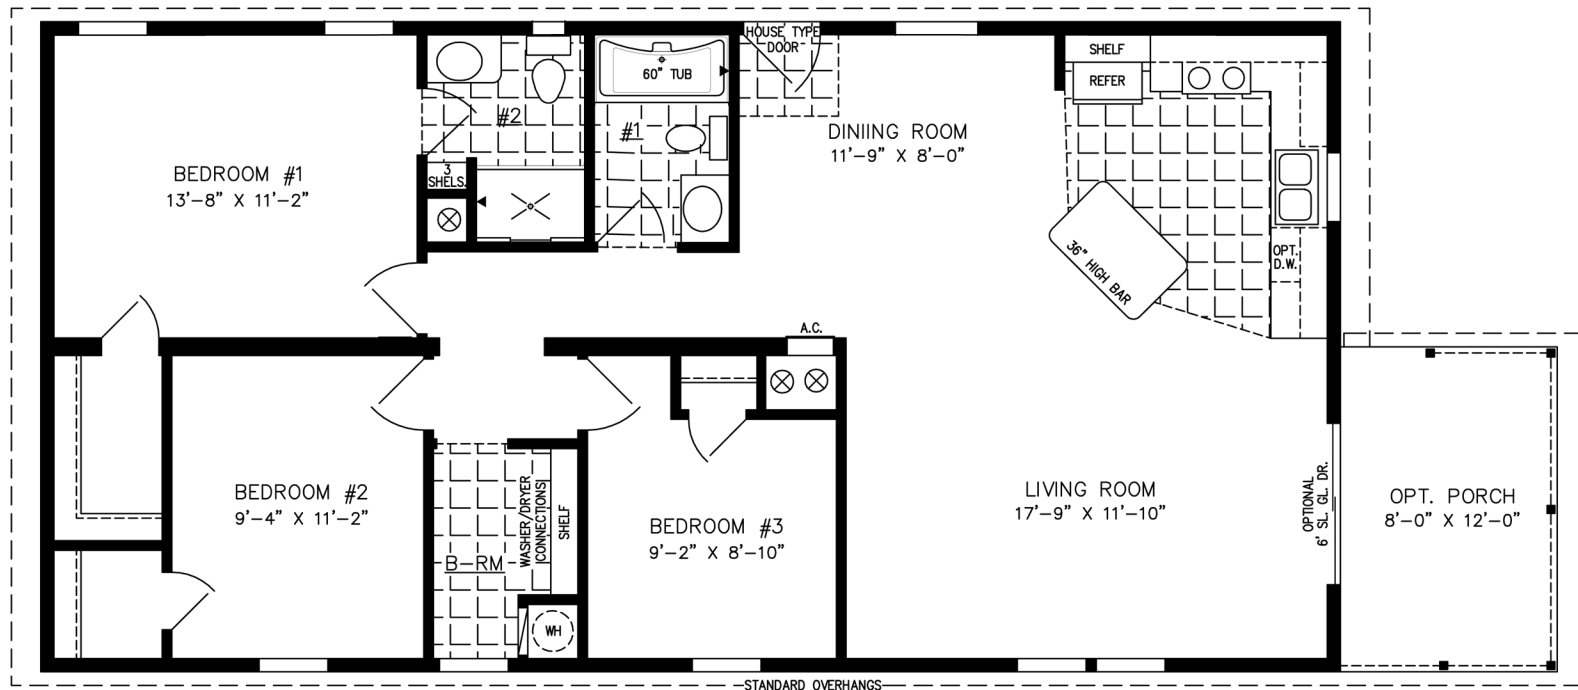

The Imperial Limited

NOTE:
CHECK WITH YOUR SALESPERSON
TO IDENTIFY OPTIONAL ITEMS
THAT ARE ON THIS PRINT.

600 Packard Court ■ Safety Harbor, Florida 34695 ■ Telephone (727) 726-1138

www.jachomes.com/Floor-Plans

24' X 48'

(24' X 56' INC. OPT. PORCH)

1,152 SQUARE FT. (1,248 W/OPT. PORCH)

Model IMLT-3487A

2020

(ALL SIZES ARE APPROX.)
DESIGNED FOR ZONES II & III