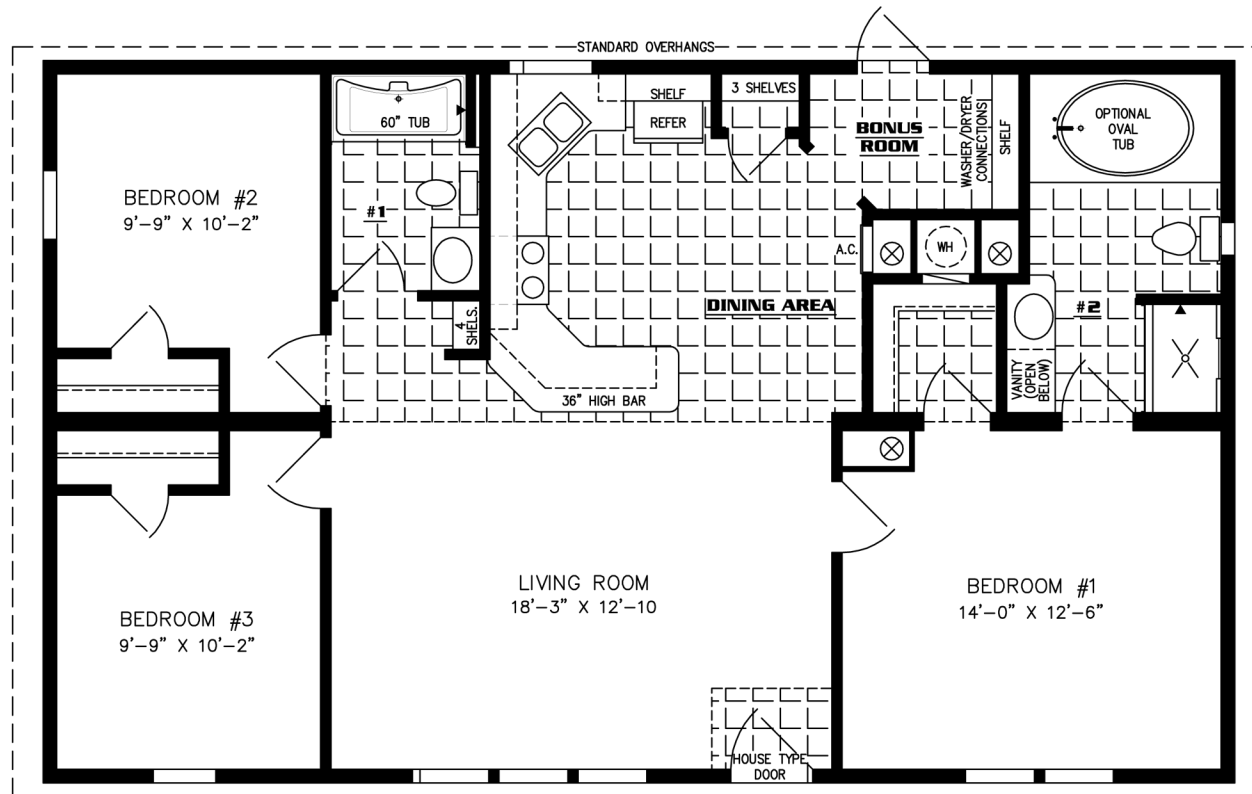

The Imperial Limited

NOTE:
CHECK WITH YOUR SALESPERSON
TO IDENTIFY OPTIONAL ITEMS
THAT ARE ON THIS PRINT.

28' X 44'
1,174 SQUARE FEET

Model IMLT-4449B-906

2020

(ALL SIZES ARE APPROX.)
DESIGNED FOR ZONES II & III

600 Packard Court ■ Safety Harbor, Florida 34695 ■ Telephone (727) 726-1138

www.jachomes.com/Floor-Plans