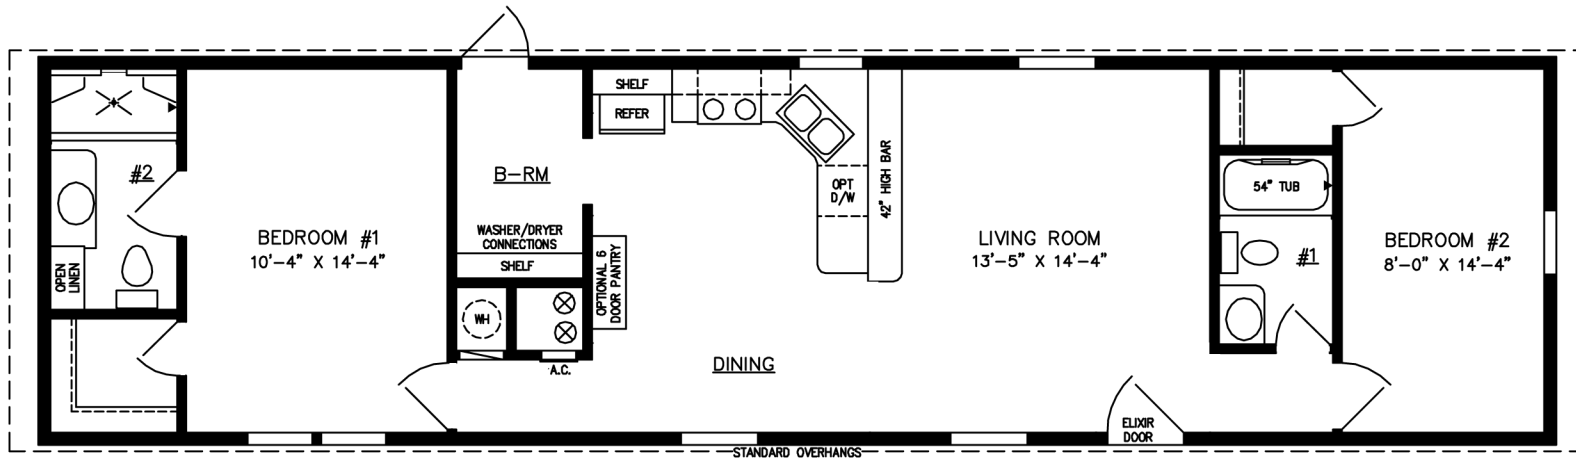

The Imperial Limited

NOTE:
CHECK WITH YOUR SALESPERSON
TO IDENTIFY OPTIONAL ITEMS
THAT ARE ON THIS PRINT.

600 Packard Court ■ Safety Harbor, Florida 34695 ■ Telephone (727) 726-1138

www.jachomes.com/Floor-Plans

15'-4" X 60'

920 SQUARE FEET

Model IMLTSWW-4603

2013

(ALL SIZES ARE APPROX.)
DESIGNED FOR ZONES II & III