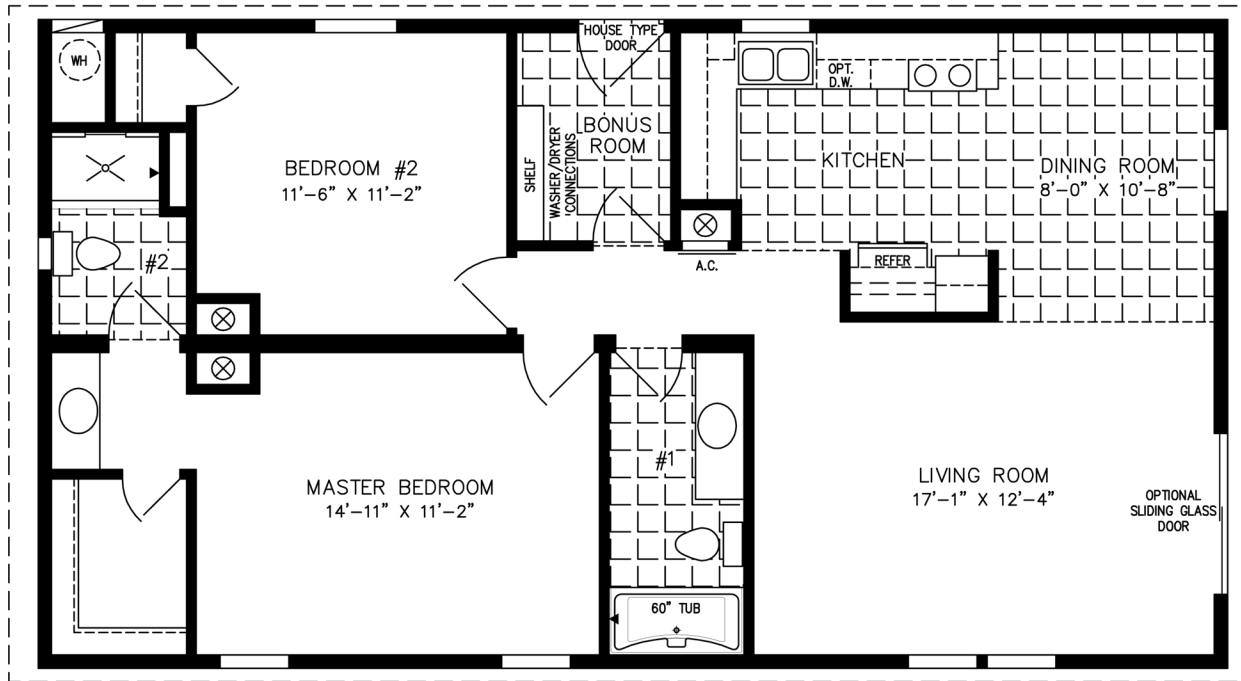

# The Imperial

**NOTE:**  
CHECK WITH YOUR SALESPERSON  
TO IDENTIFY OPTIONAL ITEMS  
THAT ARE ON THIS PRINT.

600 Packard Court ■ Safety Harbor, Florida 34695 ■ Telephone (727) 726-1138

[www.jachomes.com/Floor-Plans](http://www.jachomes.com/Floor-Plans)

**24' X 44'**  
1,056 SQUARE FEET

**Model IMP-2443A**

**2020**

(ALL SIZES ARE APPROX.)  
DESIGNED FOR ZONES II & III