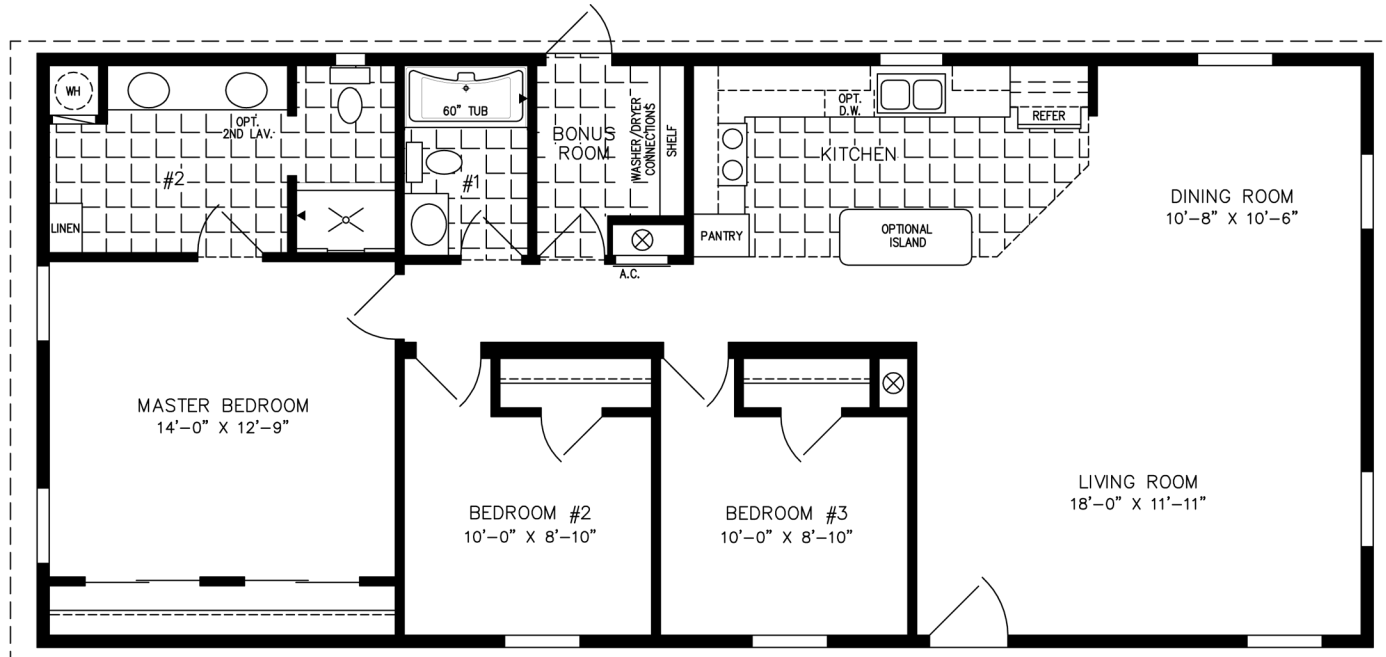

The Imperial

600 Packard Court ■ Safety Harbor, Florida 34695 ■ Telephone (727) 726-1138

www.jachomes.com/Floor-Plans

24' X 54'
1,296 SQUARE FEET

Model IMP-2541A

2020

(ALL SIZES ARE APPROX.)
DESIGNED FOR ZONES II & III

© 02-16-10