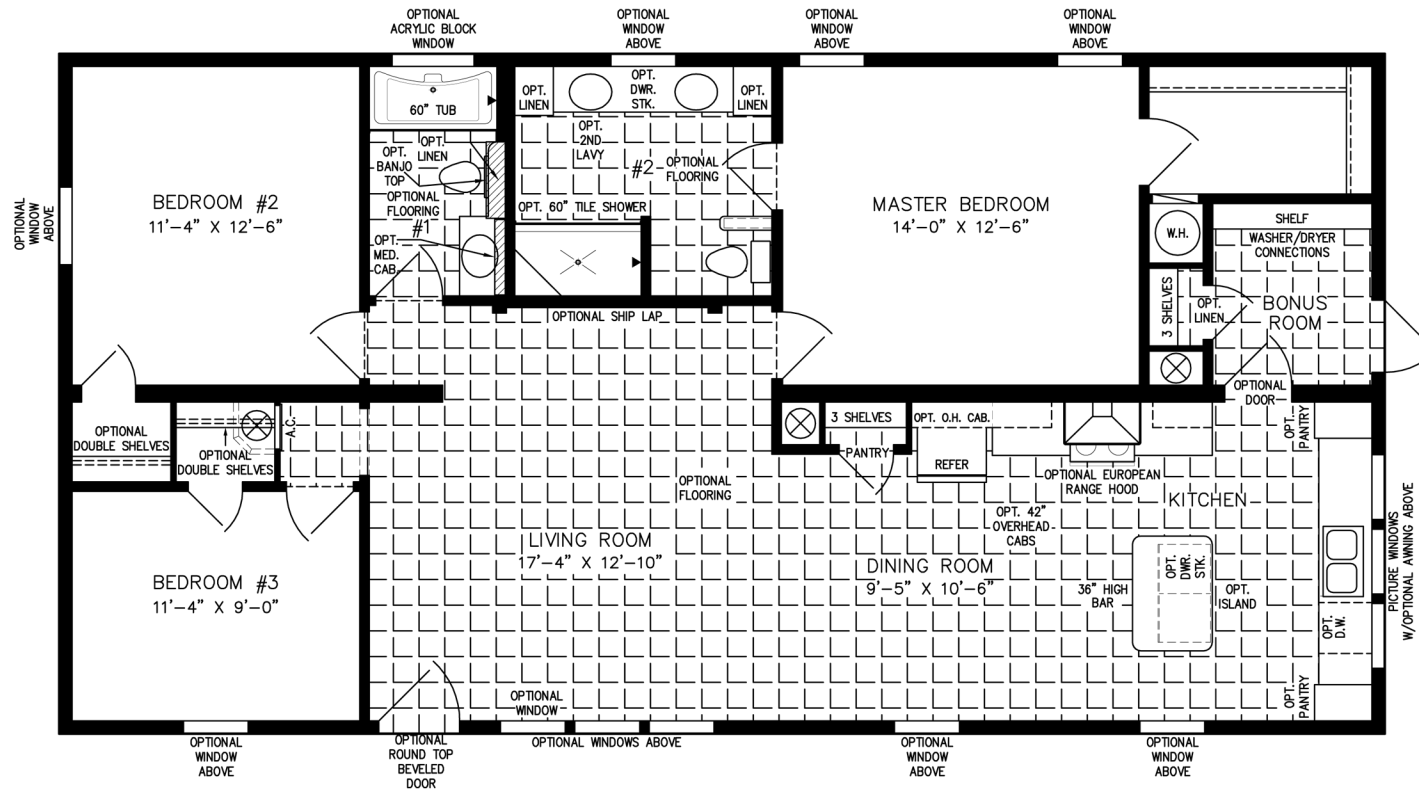

# The Imperial

**NOTE:**  
CHECK WITH YOUR SALESPERSON  
TO IDENTIFY OPTIONAL ITEMS  
THAT ARE ON THIS PRINT.

**28' X 52'**  
1,387 SQUARE FEET

**Model IMP-3523B-36882**

**2020**

(ALL SIZES ARE APPROX.)

600 Packard Court ■ Safety Harbor, Florida 34695 ■ Telephone (727) 726-1138

[www.jachomes.com/Floor-Plans](http://www.jachomes.com/Floor-Plans)