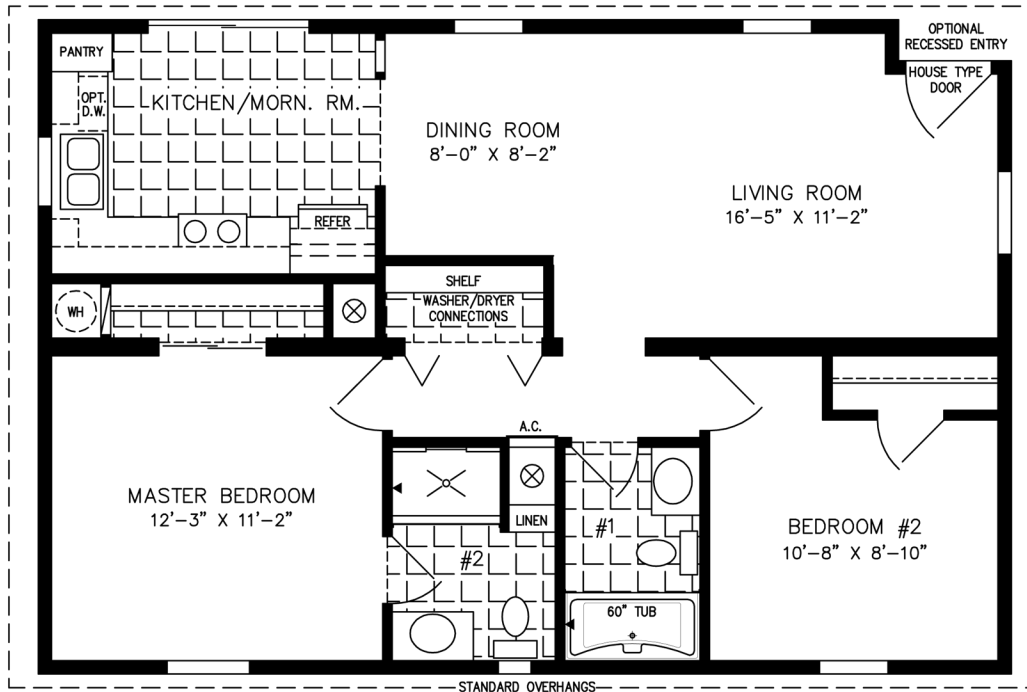

The Imperial

NOTE:
CHECK WITH YOUR SALESPERSON
TO IDENTIFY OPTIONAL ITEMS
THAT ARE ON THIS PRINT.

24' X 36'
864 SQUARE FEET

600 Packard Court ■ Safety Harbor, Florida 34695 ■ Telephone (727) 726-1138
www.jachomes.com/Floor-Plans

Model IMP-4364A

2020

(ALL SIZES ARE APPROX.)
DESIGNED FOR ZONES II & III

© 12-02-08