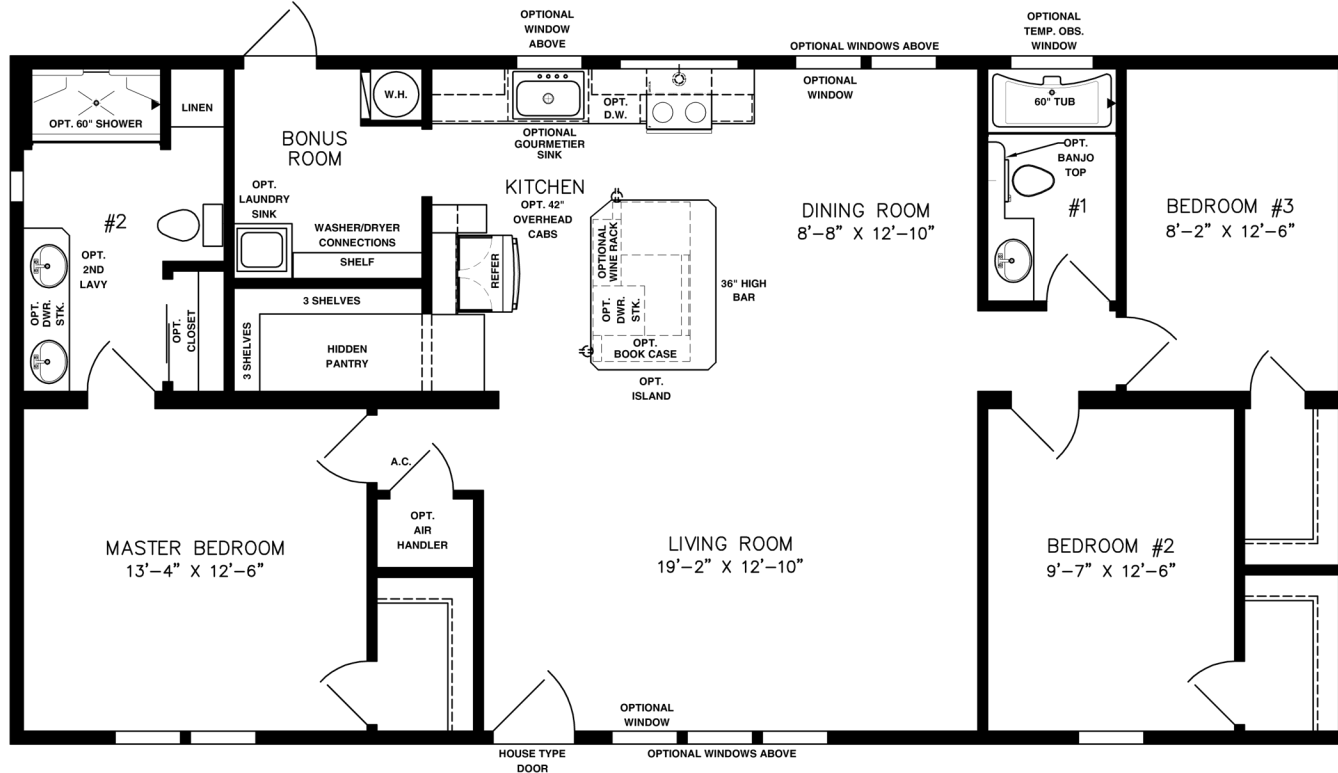

The Imperial

NOTE:
CHECK WITH YOUR SALESPERSON
TO IDENTIFY OPTIONAL ITEMS
THAT ARE ON THIS PRINT.

28' X 52'
1,387 SQUARE FEET

Model IMP-45213B-39220

2024 (ALL SIZES ARE APPROX.)

600 Packard Court ■ Safety Harbor, Florida 34695 ■ Telephone (727) 726-1138

www.jachomes.com/Floor-Plans