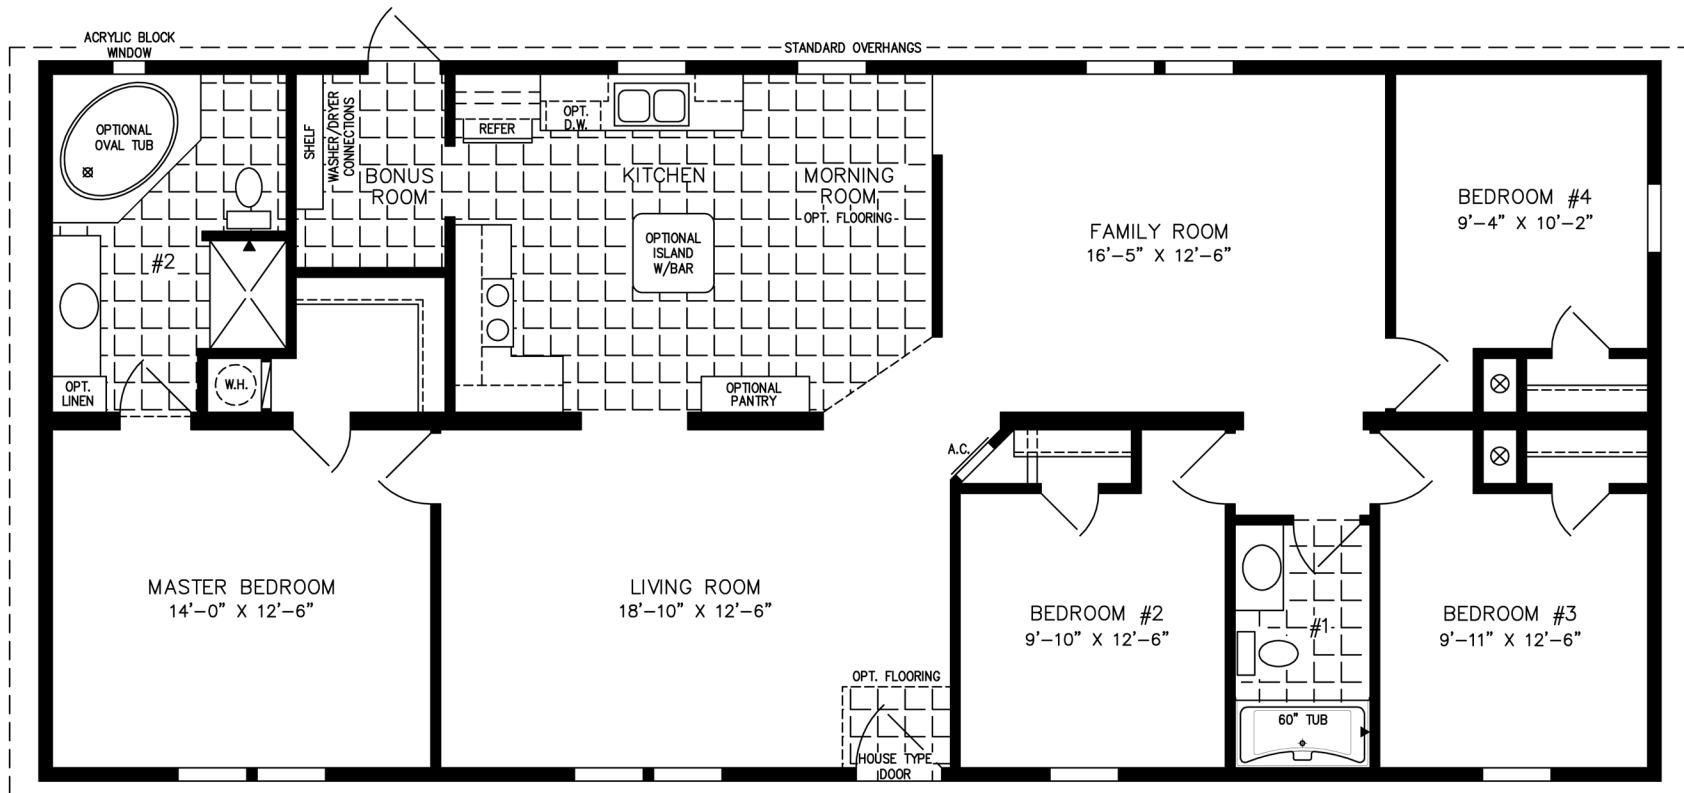

The Imperial

NOTE:
CHECK WITH YOUR SALESPERSON
TO IDENTIFY OPTIONAL ITEMS
THAT ARE ON THIS PRINT.

600 Packard Court ■ Safety Harbor, Florida 34695 ■ Telephone (727) 726-1138

www.jachomes.com/Floor-Plans

28 X 60

1,600 SQUARE FEET

Model IMP-46013B

2020

(ALL SIZES ARE APPROX.)
DESIGNED FOR ZONES II & III