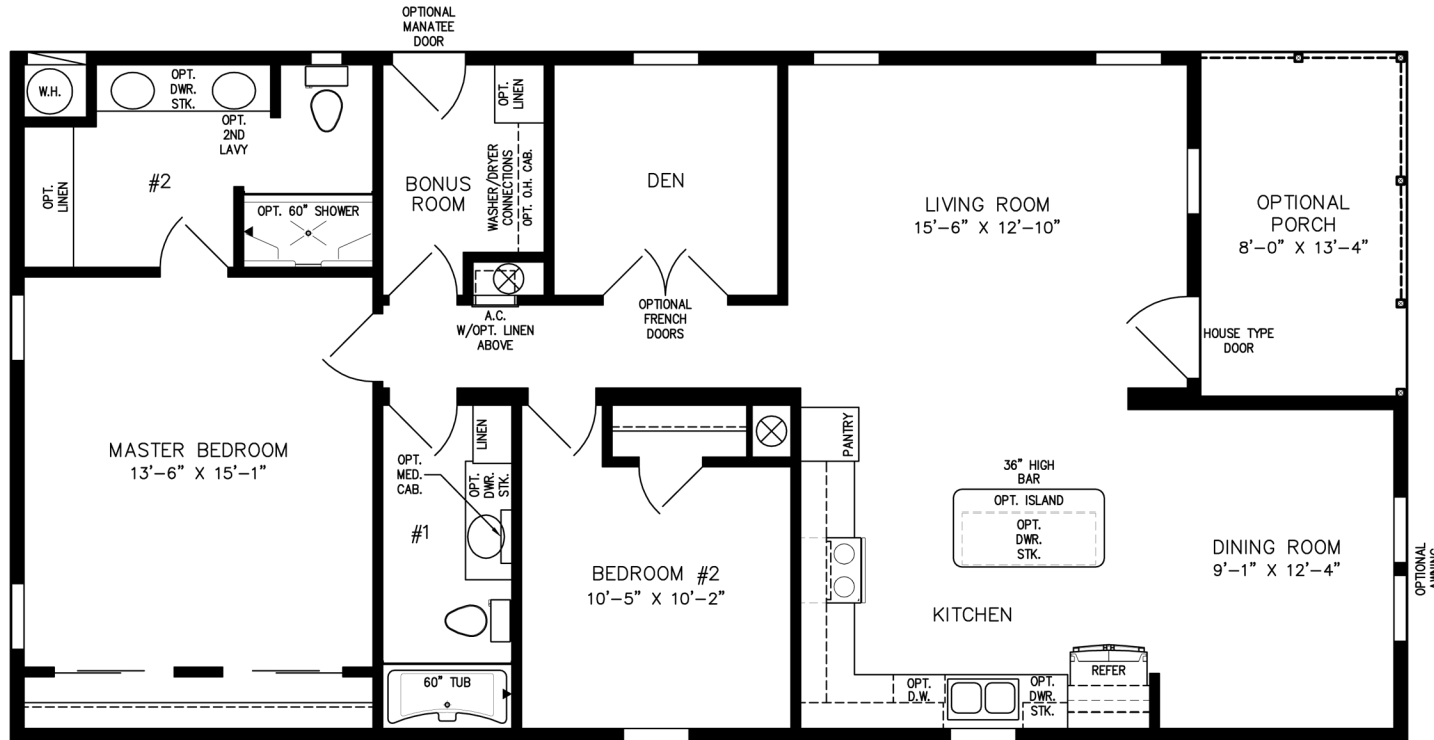

The Imperial

NOTE:
CHECK WITH YOUR SALESPERSON
TO IDENTIFY OPTIONAL ITEMS
THAT ARE ON THIS PRINT.

28' X 46'/54''

(28' X 54' INC. OPT PORCH)
1,334 SQUARE FEET (1,441 W/OPT. PORCH)

Model IMP-6541B-37066

2021

(ALL SIZES ARE APPROX.)

600 Packard Court ■ Safety Harbor, Florida 34695 ■ Telephone (727) 726-1138

www.jachomes.com/Floor-Plans