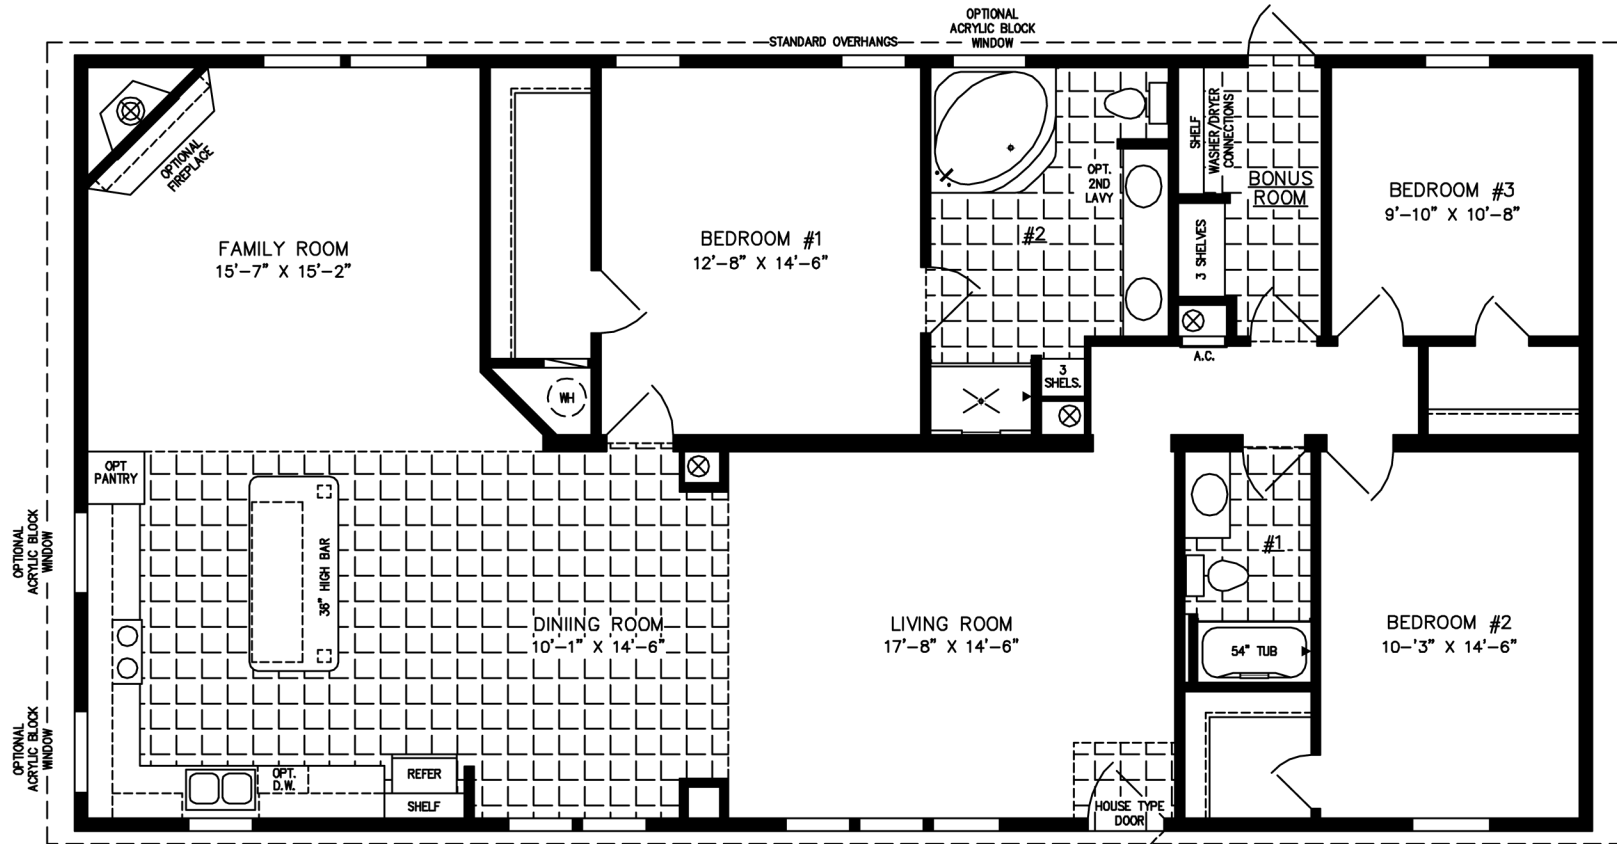

The Imperial Limited

32' X 60'
1,840 SQUARE FEET

600 Packard Court ■ Safety Harbor, Florida 34695 ■ Telephone (727) 726-1138
www.jachomes.com/Floor-Plans

Model IMLT-5601W-790

2014 (ALL SIZES ARE APPROX.)
DESIGNED FOR ZONES II & III