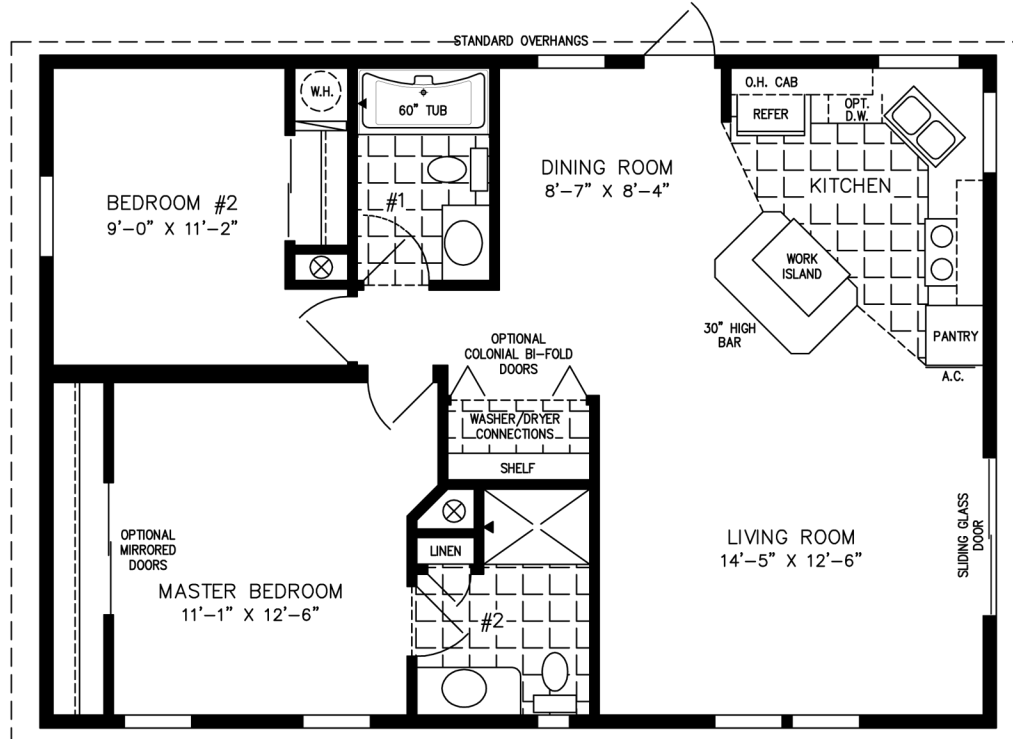

The TNR

NOTE:
CHECK WITH YOUR SALESPERSON
TO IDENTIFY OPTIONAL ITEMS
THAT ARE ON THIS PRINT.

26' X 36'
912 SQUARE FEET

Model TNR-3364

2020

(ALL SIZES ARE APPROX.)
DESIGNED FOR ZONES II & III

600 Packard Court ■ Safety Harbor, Florida 34695 ■ Telephone (727) 726-1138

www.jachomes.com/Floor-Plans