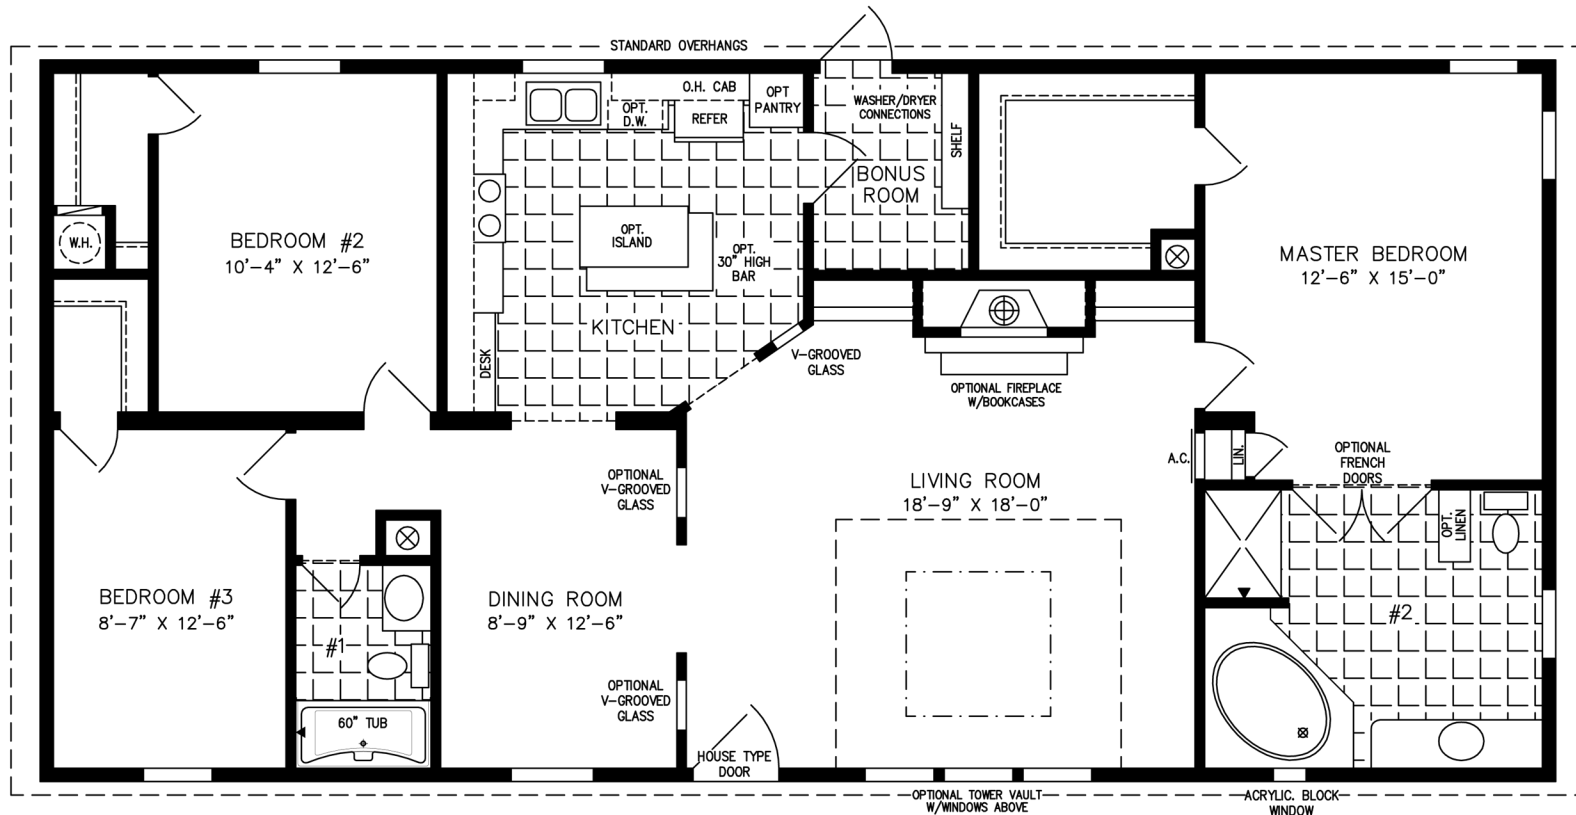

The TNR

NOTE:
CHECK WITH YOUR SALESPERSON
TO IDENTIFY OPTIONAL ITEMS
THAT ARE ON THIS PRINT.

28' X 56'
1,493 SQUARE FEET

Model TNR-4566B

2020

(ALL SIZES ARE APPROX.)
DESIGNED FOR ZONES II & III

600 Packard Court ■ Safety Harbor, Florida 34695 ■ Telephone (727) 726-1138

www.jachomes.com/Floor-Plans