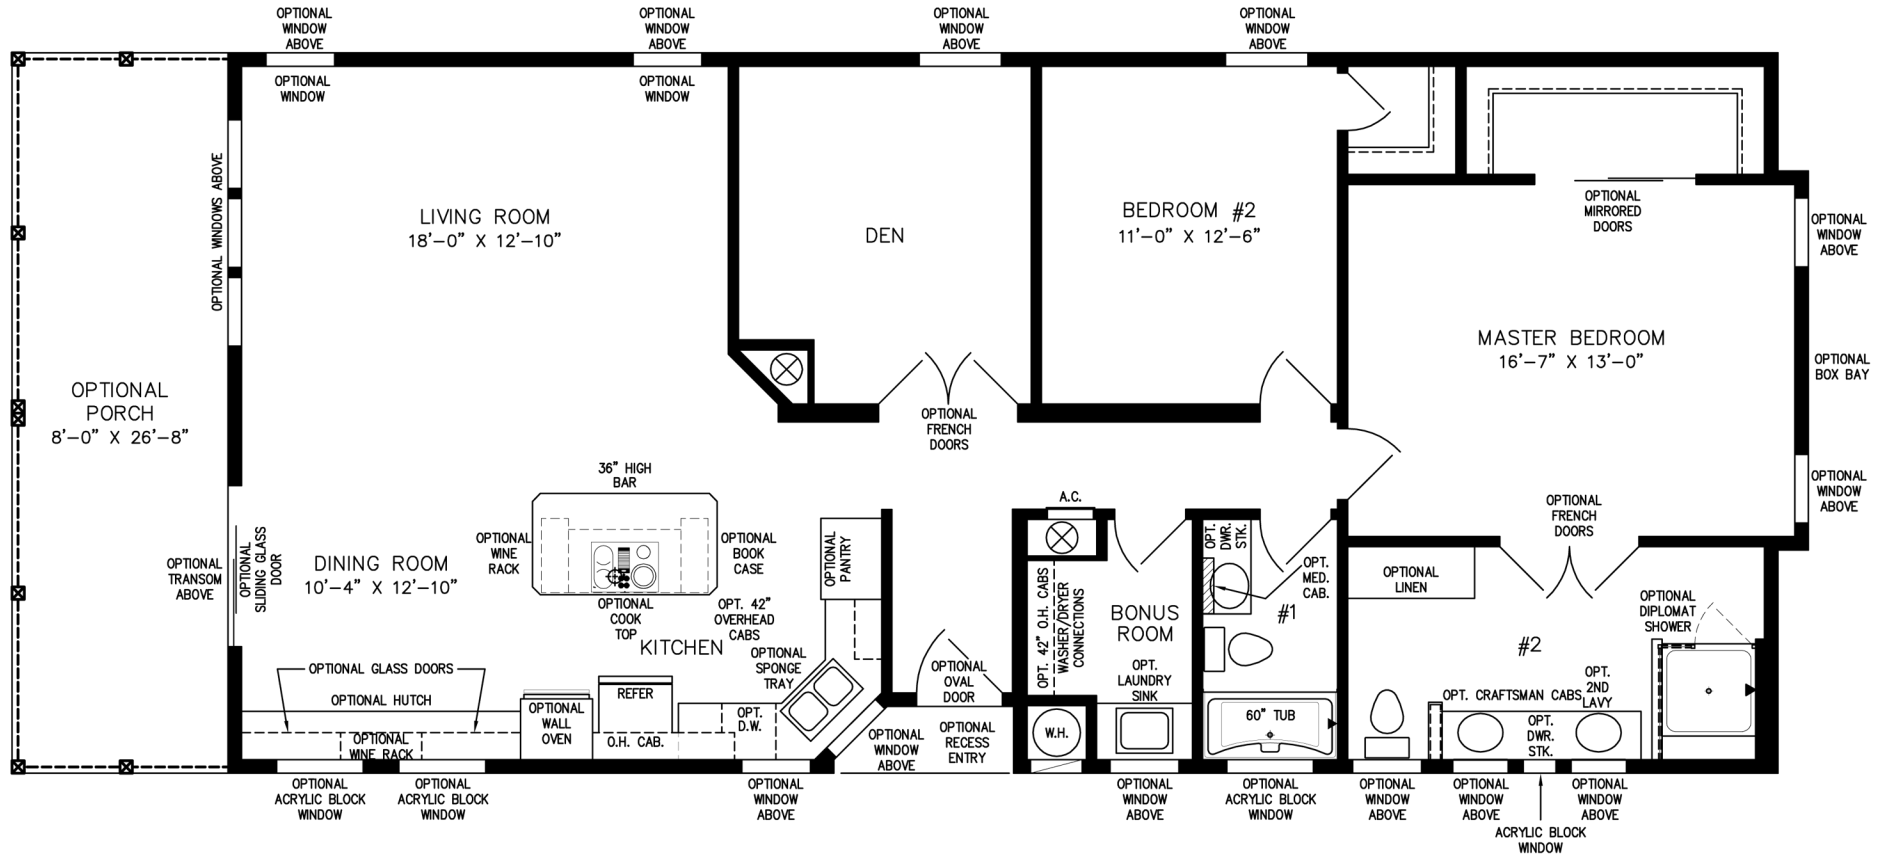

The TNR

NOTE:
CHECK WITH YOUR SALESPERSON
TO IDENTIFY OPTIONAL ITEMS
THAT ARE ON THIS PRINT.

28' X 57'-4"

(28' X 65'-4" INC. OPT PORCH)

1,530 SQUARE FEET (1,743 W/OPT. PORCH)

Model TNR-5573B-35701

2020

(ALL SIZES ARE APPROX.)

600 Packard Court ■ Safety Harbor, Florida 34695 ■ Telephone (727) 726-1138

www.jachomes.com/Floor-Plans