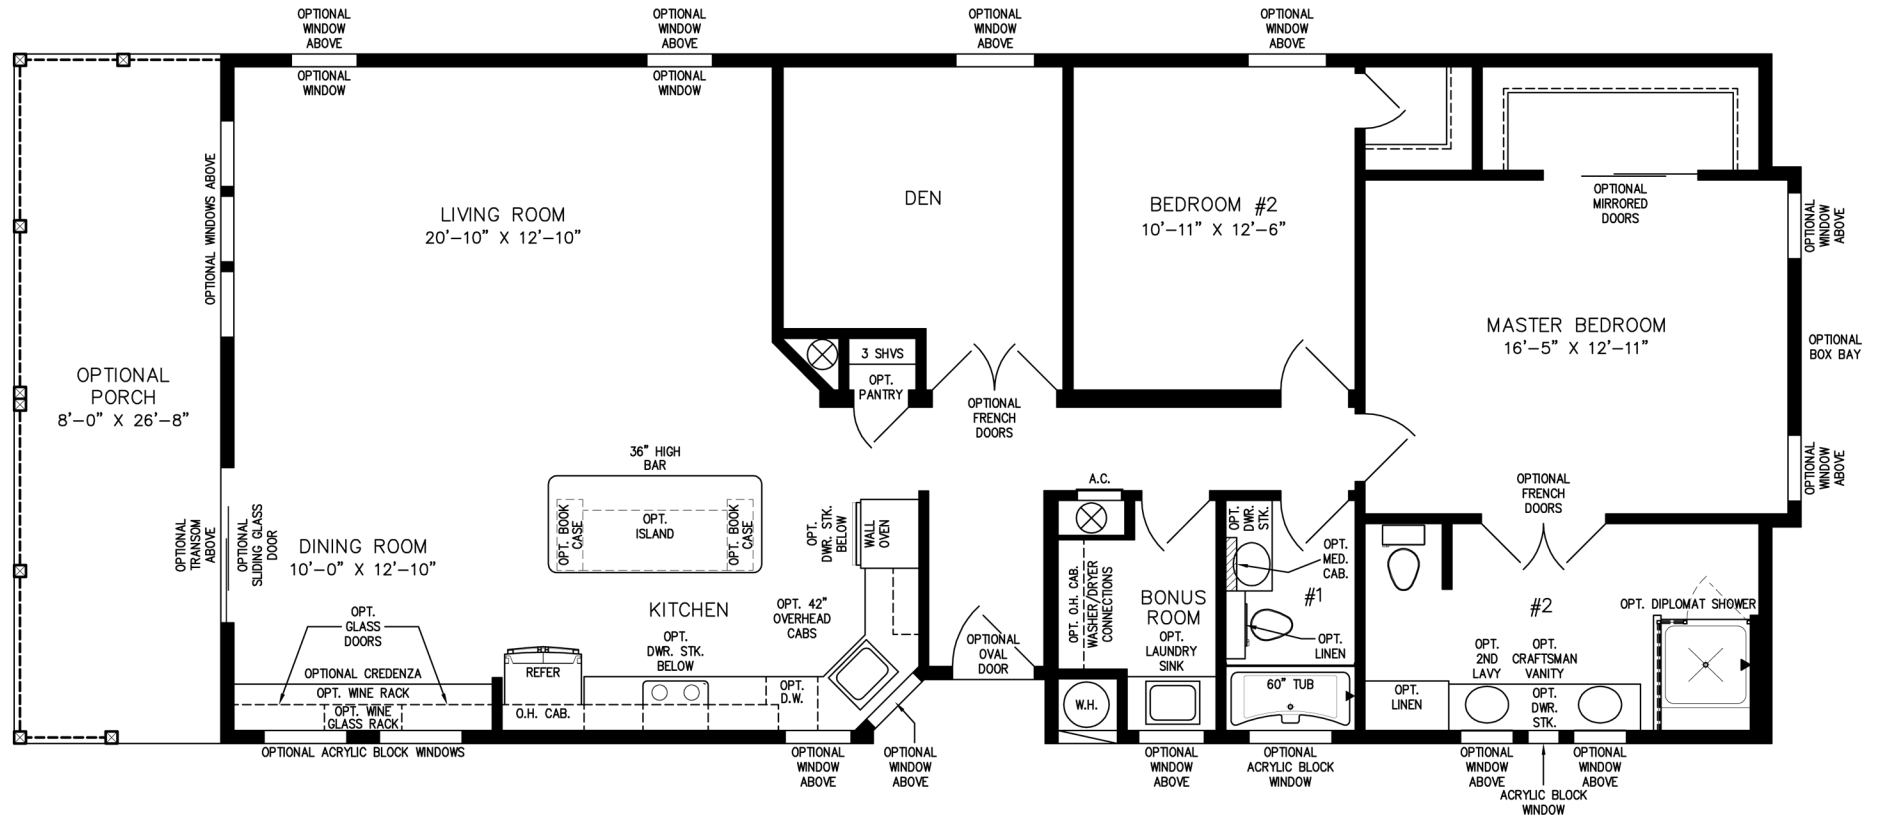

The TNR

NOTE:
CHECK WITH YOUR SALESPERSON
TO IDENTIFY OPTIONAL ITEMS
THAT ARE ON THIS PRINT.

28' X 60'

(28' X 68' INC. OPT PORCH)
1,600 SQUARE FEET (1,814 W/OPT. PORCH)

600 Packard Court ■ Safety Harbor, Florida 34695 ■ Telephone (727) 726-1138

www.jachomes.com/Floor-Plans

Model TNR-5602B-37143

2021

(ALL SIZES ARE APPROX.)