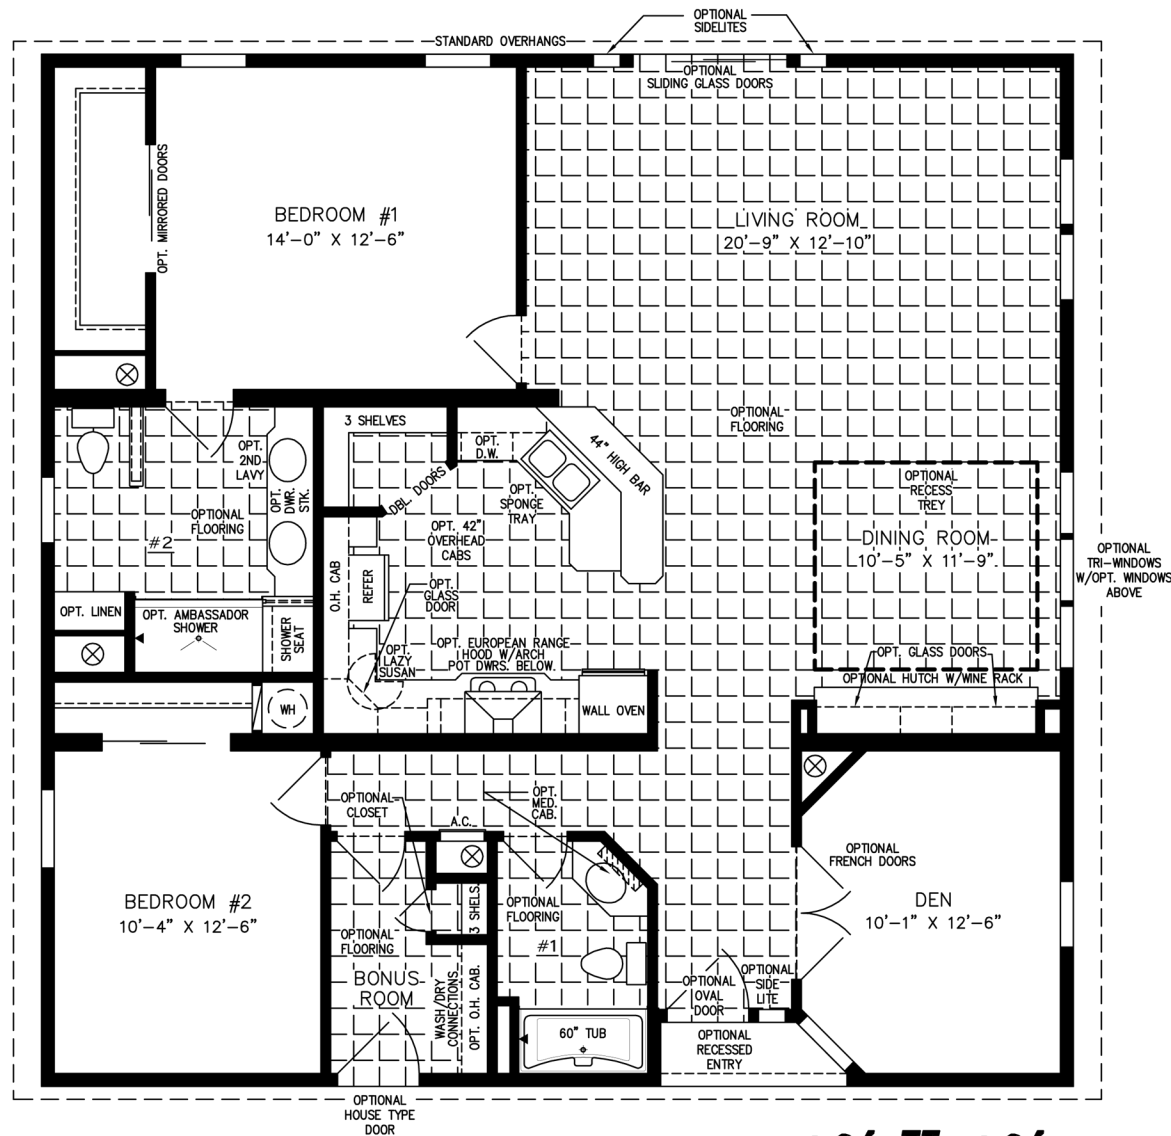

The TNR

NOTE:
CHECK WITH YOUR SALESPERSON
TO IDENTIFY OPTIONAL ITEMS
THAT ARE ON THIS PRINT.

40' X 40'
1,600 SQUARE FEET

Model TNR-7401-508

2020

(ALL SIZES ARE APPROX.)
DESIGNED FOR ZONES II & III

600 Packard Court ■ Safety Harbor, Florida 34695 ■ Telephone (727) 726-1138

www.jachomes.com/Floor-Plans